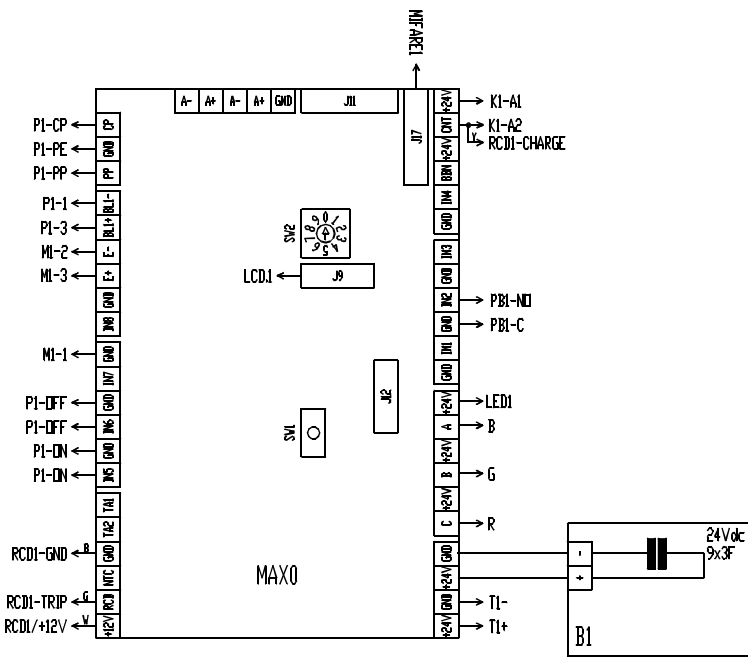

TYPICAL INSTALLATION EXAMPLE

26/03/2021

**norwesco**

ReFuel PM+RFID – 603278  
 Typ-2, 3-fas, 32A, 22kW, 400V, 50Hz

MP50000