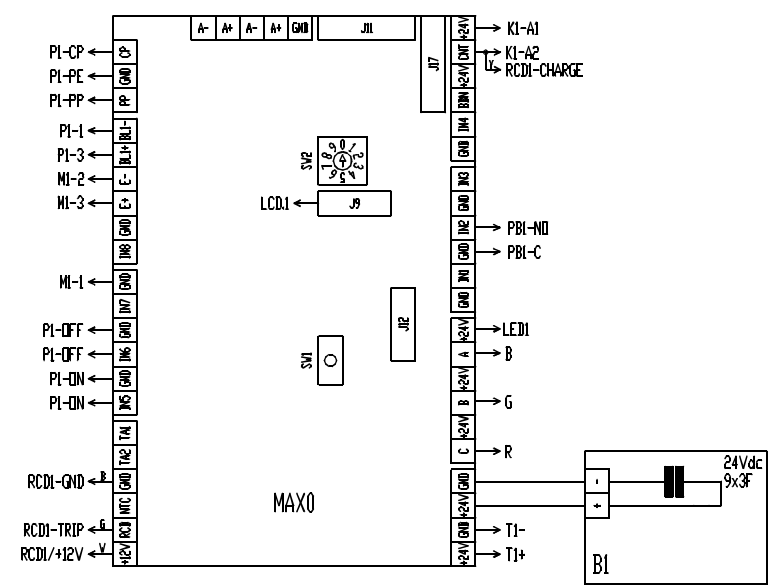

TYPICAL INSTALLATION EXAMPLE

26/03/2021

**norwesco**

ReFuel PM – 603276  
 Typ-2, 3-fas, 32A, 22kW, 400V, 50Hz

MP50000