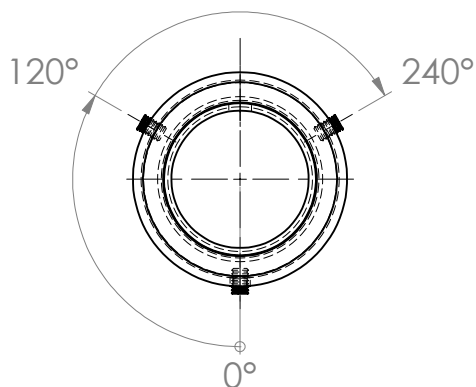

1

2

3

4

A

Skrivar dolda i denna vy

B

C

D

E

Skarpa kanter brutna

Ritad av: MM	Datum: 2016-12-13	Godk. av: SA	Godk./Datum: 2017-02-22	Material:	Status: Released	Vikt: 1.27 kg	Tolerans: ISO 2768-1 c	Skala: 1:3
					Benämning: <b>Adapter D60 T76</b>		Rev: <b>B</b>	Format: <b>A4</b>
<small>This drawing and all oppurtenant matter shall remain the company Mora Mast AB property. They shall not without our written permission, either in their original state or with any changes be copied or manifolded, shown to or in any other way communicated to or handed over to any part.</small>					Ritningsnr: <b>7780145</b>		Blad: <b>1/1</b>	