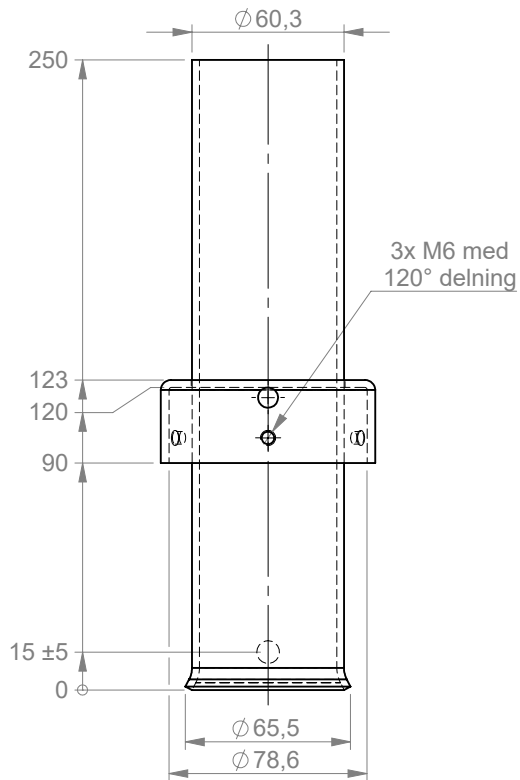

1

2

3

4

A

Skrivar dolda i denna vy

B

C

D

E

Skarpa kanter brutna

Ritad av: MM	Datum: 2016-12-13	Godk. av: SA	Godk./Datum: 2017-02-22	Material:	Status: Released	Vikt: 1.27 kg	Tolerans: ISO 2768-1 c	Skala: 1:3
					Benämning: <b>Adapter D60 T76</b>		Rev: <b>B</b>	Format: <b>A4</b>
<small>This drawing and all oppurtenant matter shall remain the company Mora Mast AB property. They shall not without our written permission, either in their original state or with any changes be copied or manifolded, shown to or in any other way communicated to or handed over to any part.</small>					Ritningsnr: <b>7780145</b>		Blad: <b>1/1</b>	