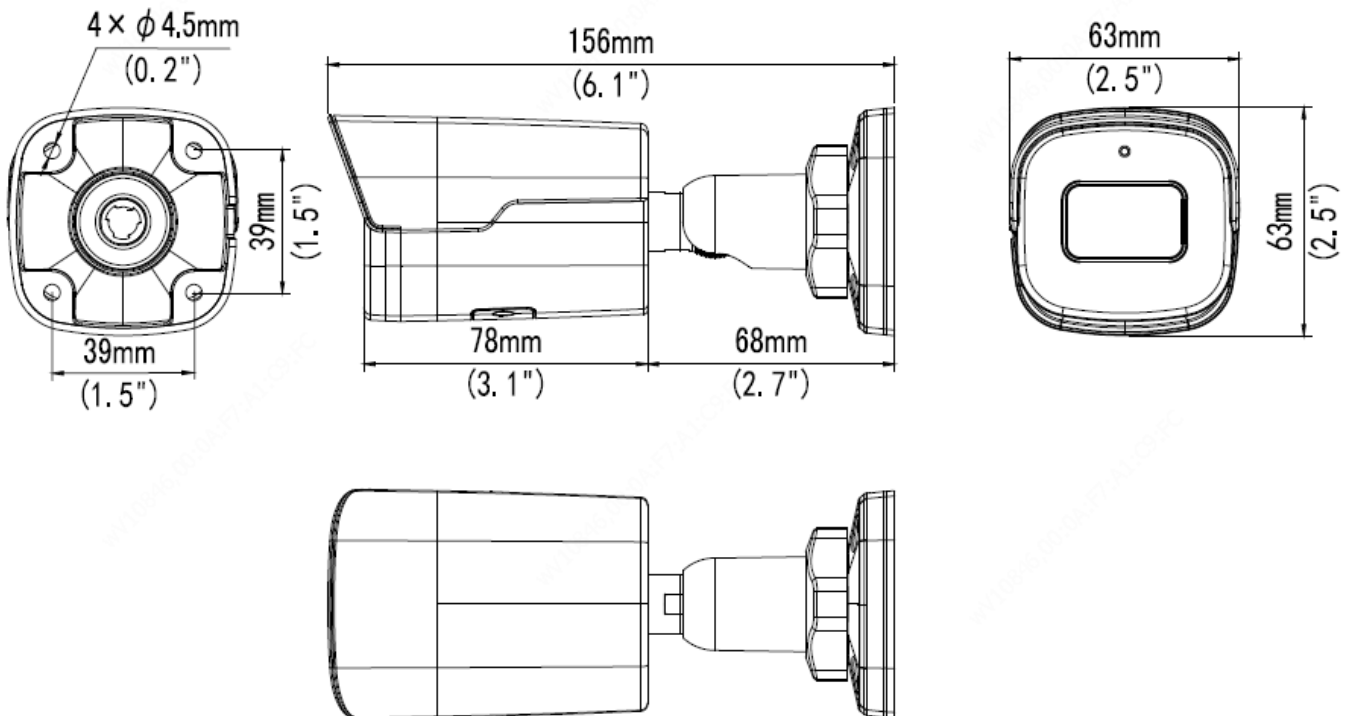

## Key Features

- High quality image with 4MP, 1/3"CMOS sensor
- 4MP (2688\*1520)@ 30/25fps; 4MP (2560\*1440)@ 30/25fps; 3MP (2304\*1296) @30/25fps; 2MP (1920\*1080) @30/25fps;
- Ultra 265, H.265, H.264, MJPEG
- Smart intrusion prevention, include cross line, intrusion, enter area, leave area detection
- Based on target classification, smart intrusion prevention significantly reduce false alarm caused by leaves, birds and lights etc., accurately focus on human and, motor vehicle and non-motor vehicle
- Intelligent face capture
- Intelligent People Flow Counting and Crowd Density Monitoring
- LightHunter technology ensures ultra-high image quality in low illumination environment
- 120dB true WDR technology enables clear image in strong light scene
- Support 9:16 Corridor Mode
- Built-in Mic
- Smart IR, up to 40m (131ft) IR distance
- Supports 256 G Micro SD card
- IP67 protection
- Support PoE power suppl

Environment	CE-RoHS (2011/65/EU;(EU)2015/863); WEEE (2012/19/EU); Reach (Regulation (EC) No 1907/2006)
Protection	IP67 (IEC 60529:1989+AMD1:1999+AMD2:2013)
<b>General</b>	
Power	DC 12V±25%, PoE (IEEE 802.3af)
	Power consumption: Max 4.0W
Power Interface	∅ 5.5mm coaxial power plug
Dimensions (L × W × H)	155.9 × 63.1 × 62.7mm (6.1" × 2.5" × 2.5")
Weight	0.42kg (0.93lb)
Material	Metal
Working Environment	-30°C ~ 60°C (-22°F ~ 140°F), Humidity: ≤95% RH (non-condensing)
Storage Environment	-30°C ~ 60°C (-22°F ~ 140°F), Humidity: ≤95% RH (non-condensing)
Surge Protection	4KV
Reset Button	Supported

## Dimensions