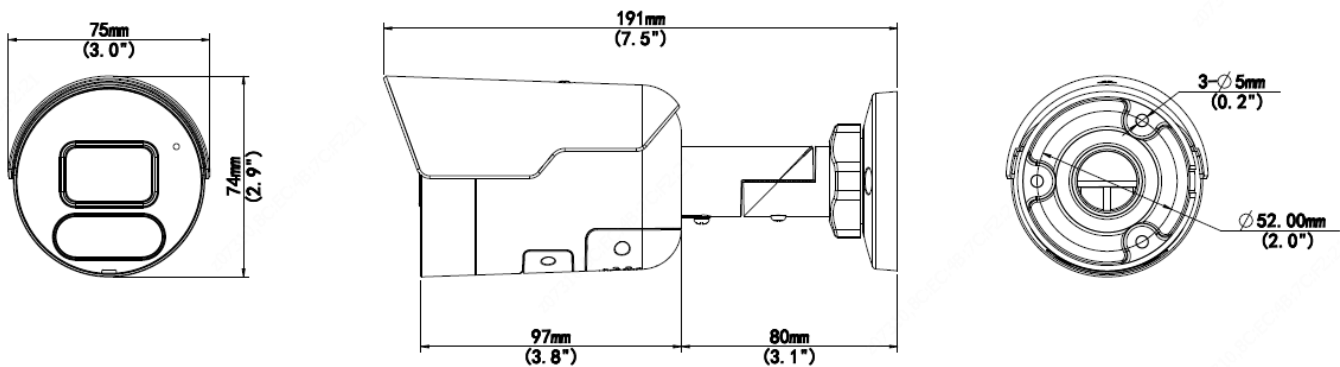

EN 62368-1 UL 62368-1
Environment	CE-ROHS (2011/65/EU;(EU)2015/863); WEEE (2012/19/EU); REACH (Regulation (EC) No 1907/2006)
Protection	Ingression protection: IP67 (IEC 60529-2013)
General	
Power	DC 12V±25%, PoE (IEEE 802.3af)
	Power consumption: Max 10.5W
Power Interface	∅ 5.5mm coaxial power plug
Dimensions (L × W × H)	191×75 × 74mm (7.5" × 3.0" × 2.9")
Weight	0.41kg (0.90lb)
Material	Metal
Working Environment	-30°C ~ 60°C (-22°F ~ 140°F), Humidity: ≤95% RH (non-condensing)
Storage Environment	-30°C ~ 60°C (-22°F ~ 140°F), Humidity: ≤95% RH (non-condensing)
Surge Protection	4KV
Reset Button	Supported

Dimensions

Accessories

Zhejiang Uniview Technologies Co., Ltd.

Building No.10, Wanlun Science Park, Jiangling Road 88, Binjiang District, Hangzhou, Zhejiang, China (310051)

Email: overseasbusiness@uniview.com; globalsupport@uniview.com

<http://www.uniview.com>

©2020 Zhejiang Uniview Technologies Co., Ltd. All rights reserved.

*Product specifications and availability are subject to change without notice.