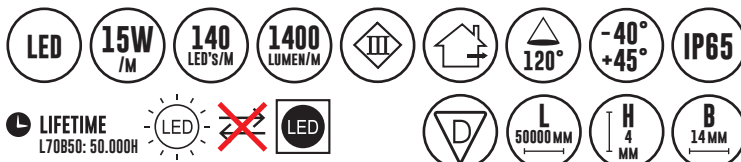

DESIGNLIGHT

SCANDINAVIAN AB

GRUVLED

E-NR: 76 000 56

ART NR: DB-540

EFFEKT POWER	MATERIAL MATERIAL	KELVIN KELVIN	ARMATURFÄRG ARMATURE COLOR	ANSLUTNING CONNECTION	TOTAL LUMEN	USEFUL LUMEN
750W WITH DRIVER	SILICONE	6500K	WHITE	230V	70000LM	1400LM/M

ROHS CE

- BRANDSÄKER
- ÖVERSPÄNNINGSSKYDD
- KORTSLUTNINGSSKYDD
- ÖVERHETTNINGSSKYDD
- 30 CM HANE & HONA ANSLUTNINGSKABEL
- FIREPROOF
- SURGE PROTECTION
- SHORT CIRCUIT PROTECTION
- OVERHEATING PROTECTION
- 30 CM MALE & FEMALE CONNECTION CABLE