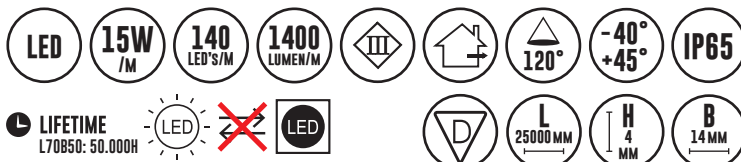

DESIGNLIGHT

SCANDINAVIAN AB

GRUVLED

E-NR: 76 000 55

ART NR: DB-542

EFFEKT POWER	MATERIAL MATERIAL	KELVIN KELVIN	ARMATURFÄRG ARMATURE COLOR	ANSLUTNING CONNECTION	TOTAL LUMEN	USEFUL LUMEN
375W WITH DRIVER	SILICONE	6500K	WHITE	230V	35000LM	1400LM/M

ROHS CE

- BRANDSÄKER
- ÖVERSPÄNNINGSSKYDD
- KORTSLUTNINGSSKYDD
- ÖVERHETTNINGSSKYDD
- 30 CM HANE & HONA ANSLUTNINGSKABEL

- FIREPROOF
- SURGE PROTECTION
- SHORT CIRCUIT PROTECTION
- OVERHEATING PROTECTION
- 30 CM MALE & FEMALE CONNECTION CABLE