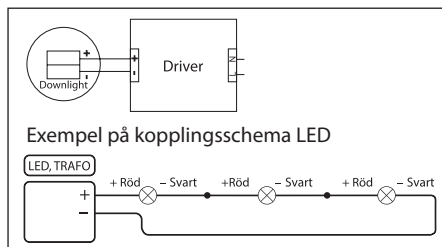

Avstånd Belysningsstyrka Spridnings vinkel 20° Diam.

1. Stäng av strömmen/Turn off the power

2. Borra hål i taket/Drill hole in ceiling

3. Anslut till LED-drivern/Connect to LED driver

Mått/Dimension

Designlight Scandinavian AB
Q-20B

SAFETY:

- 1 Read the entire manual carefully before installation.
- 2 ALWAYS check the diameter before drilling holes in the ceiling.
- 3 Check that the drive is adapted to the number of lamps to be installed. Number of watts per lamp x number of lamps gives the size of transformer.
- 4 Make sure that the power is switched off before installation or maintenance.
- 5 Installation must be performed by a qualified electrician.
- 6 The light source of this luminaire is not replaceable; when the light source reaches its end of life the whole luminaire shall be replaced.