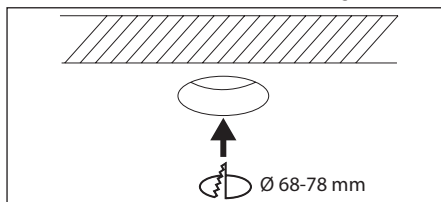

3. Anslut till LED-drivern/Connect to LED driver