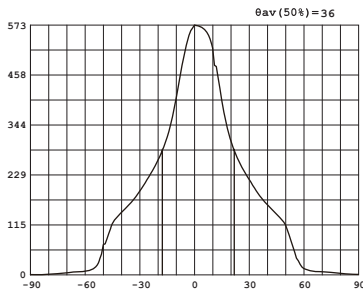

DESIGNLIGHT

SCANDINAVIAN AB

DOWNLIGHT M-PENNY, TILT, 6-PACK

E-NR: 74 751 33

ART NR: MPT-306B

EFFEKT POWER	MATERIAL	KELVIN	ARMATURFÄRG	ANSLUTNING CONNECTION	TOTAL LUMEN	USEFUL LUMEN
6x7,4W WITH DRIVER	ALUMINIUM	3000K	BLACK	230V	6x540LM	6x430LM

ROHS CE

350 mA LED 6x5,3W LIGHT SOURCE WATT

573 CD

CRI: >90

36°

25°

LIFETIME L70B50: 50.000H

IP20

IP44

75MM

H 37 MM

90MM

- INKLUSIVE DRIVDON
- KOPPLINGSBOX FÖR FLEXRÖR
- LÅGT INBYGGNADSDJUP

- MONTERING KAN UTFÖRAS DIREKT MOT ISOLERING
- 6-PACK – PRISVÄRD

Avstånd	Belysningsstyrka	Spridnings vinkel 36°	Diam.
0.5m	1450.86lx	2284.31lx	35.88cm
1.0m	362.72lx	571.08lx	71.76cm
1.5m	161.21lx	253.81lx	107.64cm
2.0m	90.68lx	142.77lx	143.52cm
3.0m	40.35lx	63.45lx	215.28cm