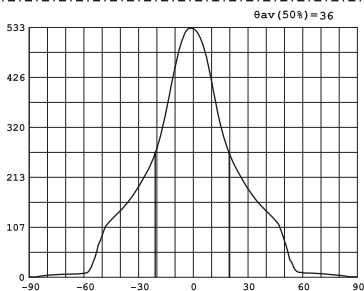

DESIGNLIGHT

SCANDINAVIAN AB

DOWNLIGHT M-PENNY, TILT, 6-PACK

E-NR: 74 734 90

ART NR: MPT-276MW

EFFEKT POWER	MATERIAL MATERIAL	KELVIN KELVIN	ARMATURFÄRG ARMATURE COLOR	ANSLUTNING CONNECTION	TOTAL LUMEN	USEFUL LUMEN
6x7,4W WITH DRIVER	ALUMINIUM	2700K	MATT WHITE	230V	6x510LM	6x420LM

CE, ROHS

350 mA
LED 6x5,3W
LIGHT SOURCE WATT

533
CD

CRI:
>90

36°

25°

LIFETIME
L70B50: 50.000H

IP20

IP44

75MM

H 37
MM

Ø90MM

- INKLUSIVE DRIVDON
- KOPPLINGSBOX FÖR FLEXRÖR
- LÅGT INBYGGNADSDJUP

- MONTERING KAN UTFÖRAS DIREKT MOT ISOLERING
- 6-PACK – PRISVÄRD

Avstånd	Belysningsstyrka	Spridnings vinkel 36°	Diam.
0.5m	1335.0lx 2114.9lx		36.73cm
1.0m	333.75lx 528.72lx		73.46cm
1.5m	148.33lx 234.99lx		110.19cm
2.0m	83.44lx 132.18lx		146.92cm
3.0m	37.08lx 58.75lx		220.38cm