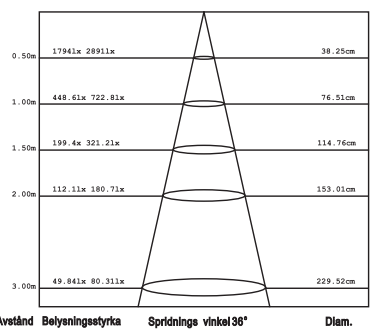

DESIGNLIGHT

SCANDINAVIAN AB

DOWNLIGHT, EXCLUSIVE FUTURE

E-NR: 74 692 24

ART NR: P-184MW

EFFEKT POWER	MATERIAL	KELVIN	ARMATURFÄRG ARMATURE COLOR	ANSLUTNING CONNECTION	TOTAL LUMEN	USEFUL LUMEN
7,8W WITH DRIVER	ALUMINIUM	3000K	MATT WHITE	230V	646LM	538LM

ROHS CE

• UNIK ARMATUR FÖR PUNKT- OCH ACCENTBELYSNING

• GÅR ATT VINKLA HELA 90 GRADER SAMT VRIDA AT ALLA HÅLL