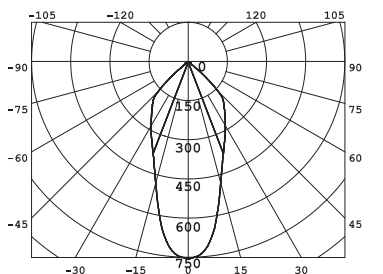

DESIGNLIGHT

SCANDINAVIAN AB

DOWNLIGHT, EXCLUSIVE FUTURE

E-NR: 74 692 24

ART NR: P-184MW

EFFEKT POWER	MATERIAL	KELVIN	ARMATURFÄRG ARMATURE COLOR	ANSLUTNING CONNECTION	TOTAL LUMEN	USEFUL LUMEN
7,8W WITH DRIVER	ALUMINIUM	3000K	MATT WHITE	230V	646LM	538LM

ROHS CE

• UNIK ARMATUR FÖR PUNKT- OCH ACCENTBELYSNING

• GÅR ATT VINKLA HELA 90 GRADER SAMT VRIDA AT ALLA HÅLL