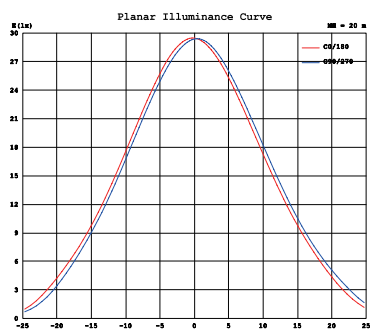

POWER
100
WATT

Height	Envy,Emax	Angle:85.18deg	Diameter
1m	5876,11790lx		163.85cm
2m	1394,29861lx		367.71cm
3m	619.5,13111lx		551.56cm
4m	348.5,737.41lx		735.41cm
5m	223.0,471.91lx		919.27cm
6m	154.5,327.71lx		1103.12cm
7m	113.8,240.81lx		1286.97cm
8m	87.12,184.41lx		1470.82cm
9m	68.83,145.71lx		1654.69cm
10m	55.76,118.01lx		1838.53cm