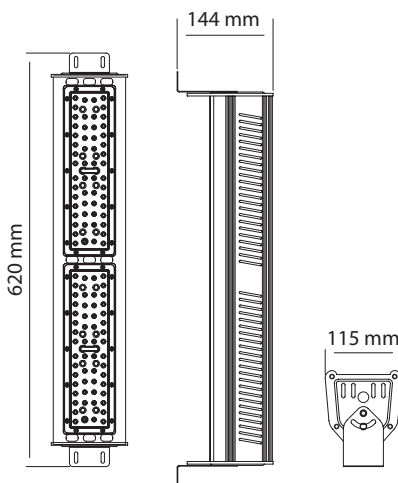

POWER
100
WATT

Height	Envy,Emax	Angle:85.18deg	Diameter
1m	5876,11790lx		163.85cm
2m	1394,29861lx		367.71cm
3m	619.5,13111lx		551.56cm
4m	348.5,737.41lx		735.41cm
5m	223.0,471.91lx		919.27cm
6m	154.5,327.71lx		1103.12cm
7m	113.8,240.81lx		1286.97cm
8m	87.12,184.41lx		1470.82cm
9m	68.83,145.71lx		1654.69cm
10m	55.76,118.01lx		1838.53cm

ANTAL ARMATURER PER SÄKRING/ NUMBER OF LIGHT FITTINGS PER FUSE

B16	C16
15	15

ENHET/UNIT: MM

VIKT/WEIGHT: 2,61 KG

ENERGY
Designlight Scandinavian AB
I014-4411

A
B
C
D
E
F
G

100
kWh/1000h

2019/2015