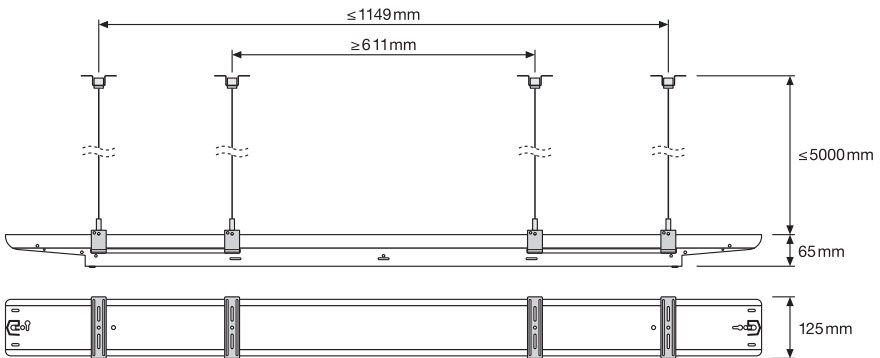

LOWBAY FLEX 1200 P / LOWBAY FLEX 1200 DALI P

LOWBAY FLEX 1500 P / LOWBAY FLEX 1500 DALI P

LOWBAY FLEX SUSPENSION KIT
EAN 4058075693722

LOWBAY FLEX 1200 P / LOWBAY FLEX 1200 DALI P

LOWBAY FLEX 1500 P / LOWBAY FLEX 1500 DALI P

1x LOWBAY FLEX / LOWBAY FLEX DALI	2x LOWBAY FLEX / LOWBAY FLEX DALI	3x LOWBAY FLEX / LOWBAY FLEX DALI	...	nx LOWBAY FLEX / LOWBAY FLEX DALI				
					n	B16	C10	C16
					LOWBAY FLEX 1200 P 42	12	9	15
					LOWBAY FLEX 1200 DALI P 42	9	7	11
					LOWBAY FLEX 1200 P 73	11	9	15
					LOWBAY FLEX 1200 DALI P 73	9	7	12
					LOWBAY FLEX 1500 P	14	12	16
					LOWBAY FLEX 1500 DALI P	9	7	12