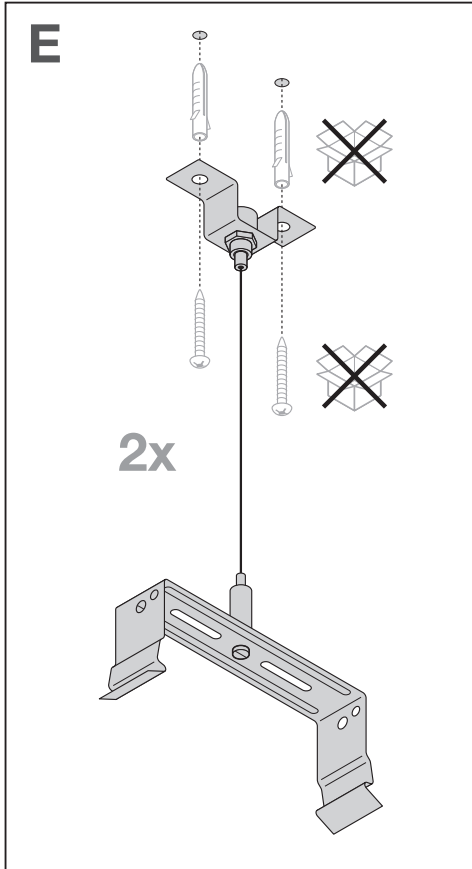

LOWBAY FLEX 1200 P / LOWBAY FLEX 1200 DALI P

LOWBAY FLEX 1500 P / LOWBAY FLEX 1500 DALI P

LOWBAY FLEX SUSPENSION KIT
EAN 4058075693722

LOWBAY FLEX 1200 P / LOWBAY FLEX 1200 DALI P

LOWBAY FLEX 1500 P / LOWBAY FLEX 1500 DALI P

1x LOWBAY FLEX / LOWBAY FLEX DALI	2x LOWBAY FLEX / LOWBAY FLEX DALI	3x LOWBAY FLEX / LOWBAY FLEX DALI	...	nx LOWBAY FLEX / LOWBAY FLEX DALI				
					n	B16	C10	C16
					LOWBAY FLEX 1200 P 42	12	9	15
					LOWBAY FLEX 1200 DALI P 42	9	7	11
					LOWBAY FLEX 1200 P 73	11	9	15
					LOWBAY FLEX 1200 DALI P 73	9	7	12
					LOWBAY FLEX 1500 P	14	12	16
					LOWBAY FLEX 1500 DALI P	9	7	12