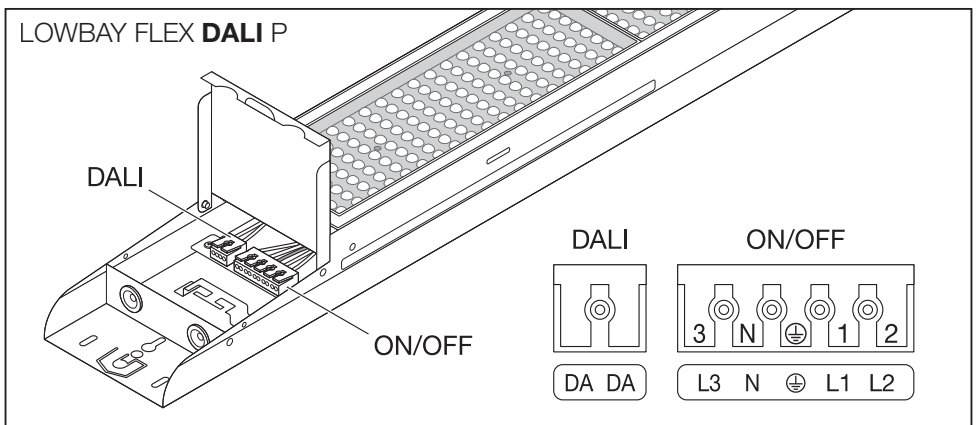

LOWBAY FLEX 1200 P / LOWBAY FLEX 1200 DALI P

LOWBAY FLEX 1500 P / LOWBAY FLEX 1500 DALI P

LOWBAY FLEX SUSPENSION KIT
EAN 4058075693722

LOWBAY FLEX 1200 P / LOWBAY FLEX 1200 DALI P

LOWBAY FLEX 1500 P / LOWBAY FLEX 1500 DALI P

1x LOWBAY FLEX / LOWBAY FLEX DALI	2x LOWBAY FLEX / LOWBAY FLEX DALI	3x LOWBAY FLEX / LOWBAY FLEX DALI	...	nx LOWBAY FLEX / LOWBAY FLEX DALI				
					n	B16	C10	C16
					LOWBAY FLEX 1200 P 42	12	9	15
					LOWBAY FLEX 1200 DALI P 42	9	7	11
					LOWBAY FLEX 1200 P 73	11	9	15
					LOWBAY FLEX 1200 DALI P 73	9	7	12
					LOWBAY FLEX 1500 P	14	12	16
					LOWBAY FLEX 1500 DALI P	9	7	12