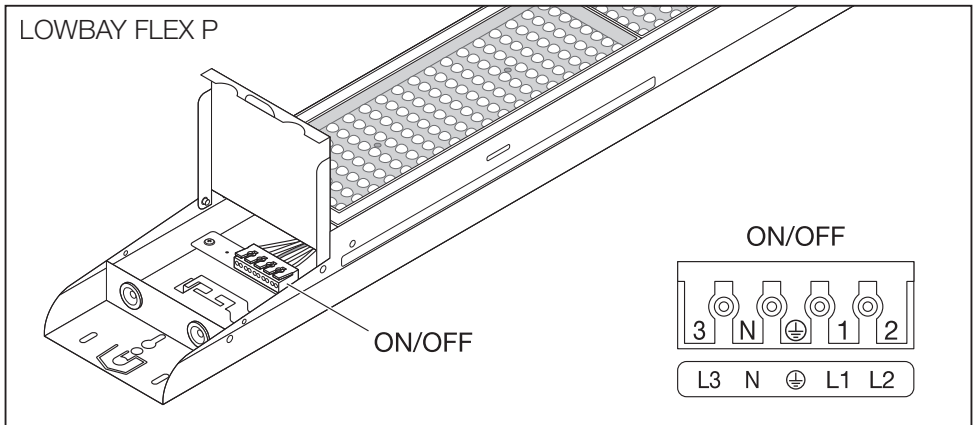

LOWBAY FLEX 1200 P / LOWBAY FLEX 1200 DALI P

LOWBAY FLEX 1500 P / LOWBAY FLEX 1500 DALI P

LOWBAY FLEX SUSPENSION KIT
EAN 4058075693722

LOWBAY FLEX 1200 P / LOWBAY FLEX 1200 DALI P

LOWBAY FLEX 1500 P / LOWBAY FLEX 1500 DALI P

1x LOWBAY FLEX / LOWBAY FLEX DALI	2x LOWBAY FLEX / LOWBAY FLEX DALI	3x LOWBAY FLEX / LOWBAY FLEX DALI	...	nx LOWBAY FLEX / LOWBAY FLEX DALI				
					n	B16	C10	C16
					LOWBAY FLEX 1200 P 42	12	9	15
					LOWBAY FLEX 1200 DALI P 42	9	7	11
					LOWBAY FLEX 1200 P 73	11	9	15
					LOWBAY FLEX 1200 DALI P 73	9	7	12
					LOWBAY FLEX 1500 P	14	12	16
					LOWBAY FLEX 1500 DALI P	9	7	12