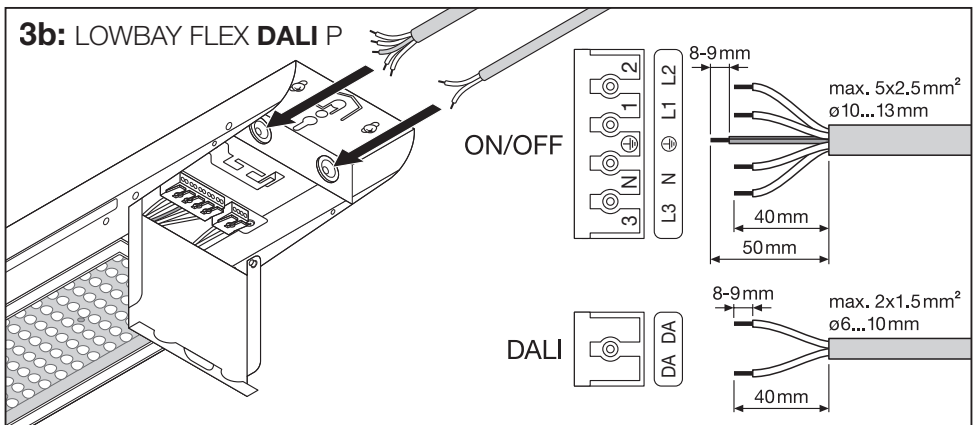

LOWBAY FLEX 1200 P / LOWBAY FLEX 1200 DALI P

LOWBAY FLEX 1500 P / LOWBAY FLEX 1500 DALI P

LOWBAY FLEX SUSPENSION KIT
EAN 4058075693722

LOWBAY FLEX 1200 P / LOWBAY FLEX 1200 DALI P

LOWBAY FLEX 1500 P / LOWBAY FLEX 1500 DALI P

1x LOWBAY FLEX / LOWBAY FLEX DALI	2x LOWBAY FLEX / LOWBAY FLEX DALI	3x LOWBAY FLEX / LOWBAY FLEX DALI	...	nx LOWBAY FLEX / LOWBAY FLEX DALI				
					n	B16	C10	C16
					LOWBAY FLEX 1200 P 42	12	9	15
					LOWBAY FLEX 1200 DALI P 42	9	7	11
					LOWBAY FLEX 1200 P 73	11	9	15
					LOWBAY FLEX 1200 DALI P 73	9	7	12
					LOWBAY FLEX 1500 P	14	12	16
					LOWBAY FLEX 1500 DALI P	9	7	12