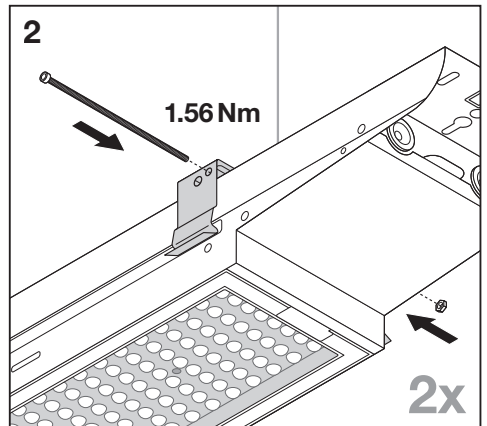

LOWBAY FLEX 1200 P / LOWBAY FLEX 1200 DALI P

LOWBAY FLEX 1500 P / LOWBAY FLEX 1500 DALI P

LOWBAY FLEX SUSPENSION KIT
EAN 4058075693722

LOWBAY FLEX 1200 P / LOWBAY FLEX 1200 DALI P

LOWBAY FLEX 1500 P / LOWBAY FLEX 1500 DALI P

1x LOWBAY FLEX / LOWBAY FLEX DALI	2x LOWBAY FLEX / LOWBAY FLEX DALI	3x LOWBAY FLEX / LOWBAY FLEX DALI	...	nx LOWBAY FLEX / LOWBAY FLEX DALI				
					n	B16	C10	C16
					LOWBAY FLEX 1200 P 42	12	9	15
					LOWBAY FLEX 1200 DALI P 42	9	7	11
					LOWBAY FLEX 1200 P 73	11	9	15
					LOWBAY FLEX 1200 DALI P 73	9	7	12
					LOWBAY FLEX 1500 P	14	12	16
					LOWBAY FLEX 1500 DALI P	9	7	12