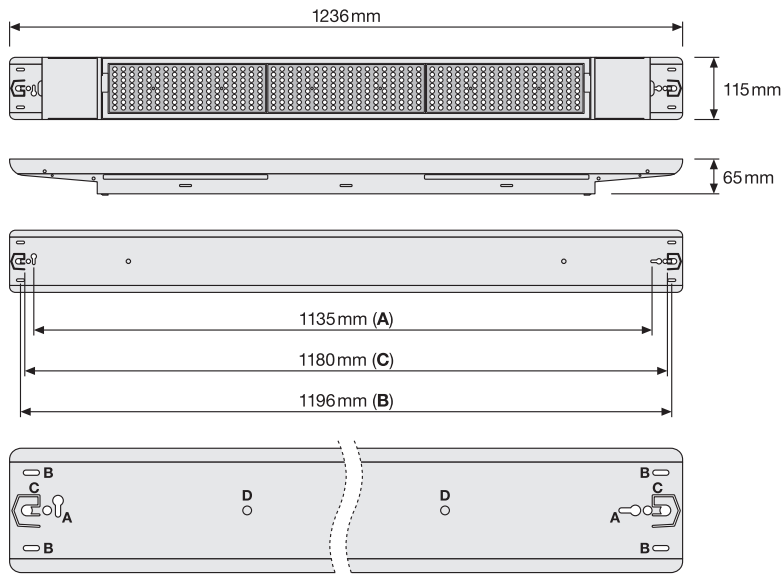

LOWBAY FLEX 1200 P / LOWBAY FLEX 1200 DALI P