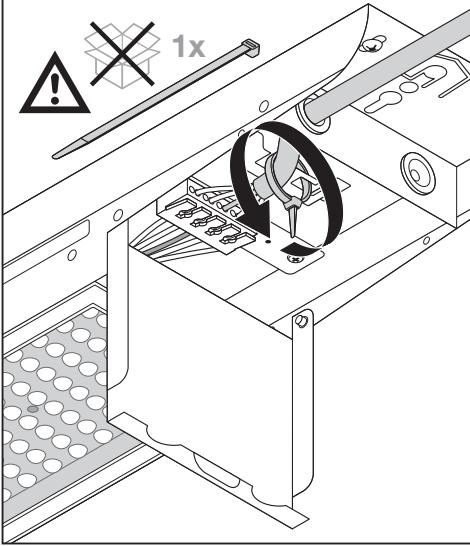

4a: LOWBAY FLEX P