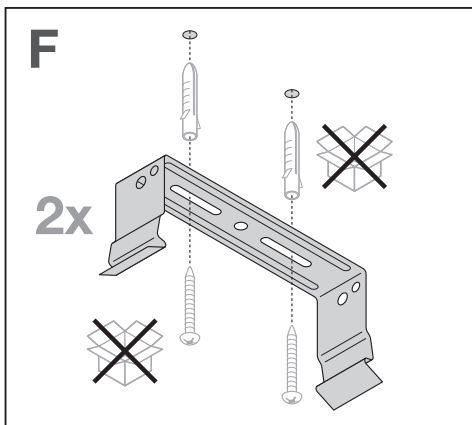

LOWBAY FLEX 1200 P / LOWBAY FLEX 1200 DALI P

LOWBAY FLEX 1500 P / LOWBAY FLEX 1500 DALI P

LOWBAY FLEX SUSPENSION KIT
EAN 4058075693722

LOWBAY FLEX 1200 P / LOWBAY FLEX 1200 DALI P

LOWBAY FLEX 1500 P / LOWBAY FLEX 1500 DALI P

1x LOWBAY FLEX / LOWBAY FLEX DALI	2x LOWBAY FLEX / LOWBAY FLEX DALI	3x LOWBAY FLEX / LOWBAY FLEX DALI	...	nx LOWBAY FLEX / LOWBAY FLEX DALI				
					n	B16	C10	C16
					LOWBAY FLEX 1200 P 42	12	9	15
					LOWBAY FLEX 1200 DALI P 42	9	7	11
					LOWBAY FLEX 1200 P 73	11	9	15
					LOWBAY FLEX 1200 DALI P 73	9	7	12
					LOWBAY FLEX 1500 P	14	12	16
					LOWBAY FLEX 1500 DALI P	9	7	12