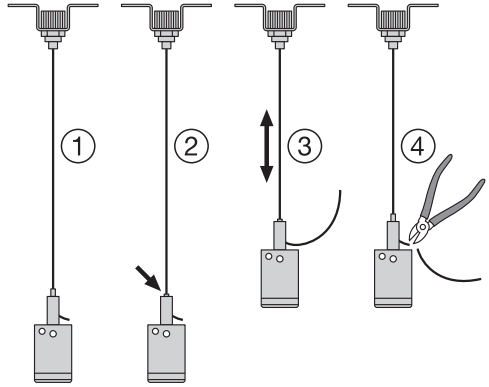

LOWBAY FLEX 1200 P / LOWBAY FLEX 1200 DALI P

LOWBAY FLEX 1500 P / LOWBAY FLEX 1500 DALI P

LOWBAY FLEX SUSPENSION KIT
EAN 4058075693722

LOWBAY FLEX 1200 P / LOWBAY FLEX 1200 DALI P

LOWBAY FLEX 1500 P / LOWBAY FLEX 1500 DALI P

1x LOWBAY FLEX / LOWBAY FLEX DALI	2x LOWBAY FLEX / LOWBAY FLEX DALI	3x LOWBAY FLEX / LOWBAY FLEX DALI	...	nx LOWBAY FLEX / LOWBAY FLEX DALI				
					n	B16	C10	C16
					LOWBAY FLEX 1200 P 42	12	9	15
					LOWBAY FLEX 1200 DALI P 42	9	7	11
					LOWBAY FLEX 1200 P 73	11	9	15
					LOWBAY FLEX 1200 DALI P 73	9	7	12
					LOWBAY FLEX 1500 P	14	12	16
					LOWBAY FLEX 1500 DALI P	9	7	12