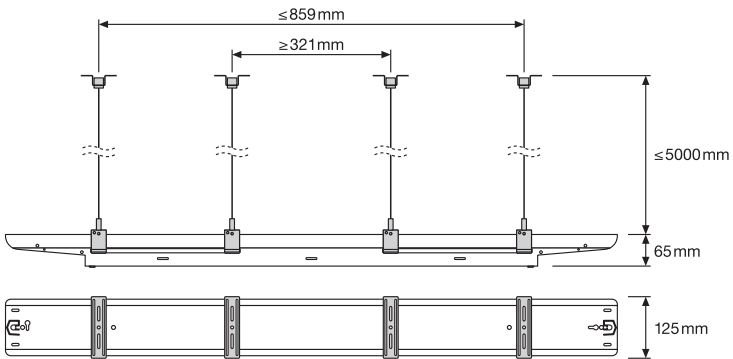

LOWBAY FLEX 1200 P / LOWBAY FLEX 1200 DALI P

LOWBAY FLEX 1500 P / LOWBAY FLEX 1500 DALI P

LOWBAY FLEX SUSPENSION KIT
EAN 4058075693722

LOWBAY FLEX 1200 P / LOWBAY FLEX 1200 DALI P

LOWBAY FLEX 1500 P / LOWBAY FLEX 1500 DALI P

1x LOWBAY FLEX / LOWBAY FLEX DALI	2x LOWBAY FLEX / LOWBAY FLEX DALI	3x LOWBAY FLEX / LOWBAY FLEX DALI	...	nx LOWBAY FLEX / LOWBAY FLEX DALI				
					n	B16	C10	C16
					LOWBAY FLEX 1200 P 42	12	9	15
					LOWBAY FLEX 1200 DALI P 42	9	7	11
					LOWBAY FLEX 1200 P 73	11	9	15
					LOWBAY FLEX 1200 DALI P 73	9	7	12
					LOWBAY FLEX 1500 P	14	12	16
					LOWBAY FLEX 1500 DALI P	9	7	12