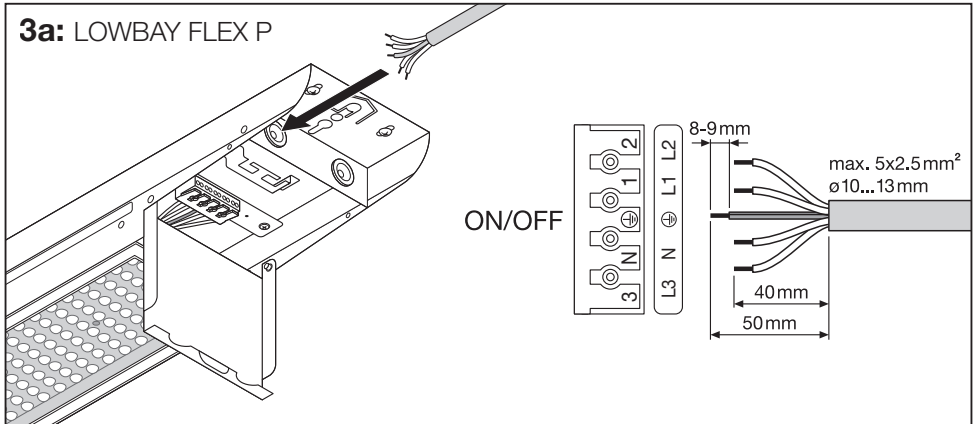

LOWBAY FLEX 1200 P / LOWBAY FLEX 1200 DALI P

LOWBAY FLEX 1500 P / LOWBAY FLEX 1500 DALI P

LOWBAY FLEX SUSPENSION KIT
EAN 4058075693722

LOWBAY FLEX 1200 P / LOWBAY FLEX 1200 DALI P

LOWBAY FLEX 1500 P / LOWBAY FLEX 1500 DALI P

1x LOWBAY FLEX / LOWBAY FLEX DALI	2x LOWBAY FLEX / LOWBAY FLEX DALI	3x LOWBAY FLEX / LOWBAY FLEX DALI	...	nx LOWBAY FLEX / LOWBAY FLEX DALI				
					n	B16	C10	C16
					LOWBAY FLEX 1200 P 42	12	9	15
					LOWBAY FLEX 1200 DALI P 42	9	7	11
					LOWBAY FLEX 1200 P 73	11	9	15
					LOWBAY FLEX 1200 DALI P 73	9	7	12
					LOWBAY FLEX 1500 P	14	12	16
					LOWBAY FLEX 1500 DALI P	9	7	12