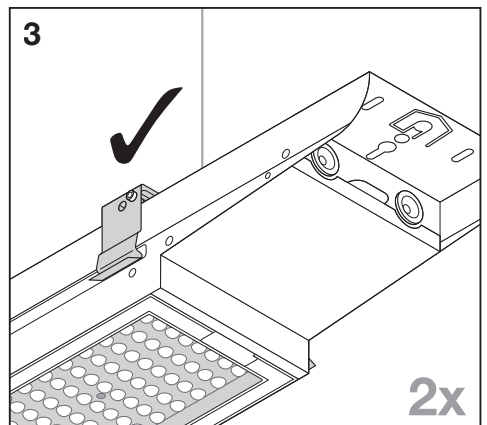

LOWBAY FLEX 1200 P / LOWBAY FLEX 1200 DALI P

LOWBAY FLEX 1500 P / LOWBAY FLEX 1500 DALI P

LOWBAY FLEX SUSPENSION KIT
EAN 4058075693722

LOWBAY FLEX 1200 P / LOWBAY FLEX 1200 DALI P

LOWBAY FLEX 1500 P / LOWBAY FLEX 1500 DALI P

1x LOWBAY FLEX / LOWBAY FLEX DALI	2x LOWBAY FLEX / LOWBAY FLEX DALI	3x LOWBAY FLEX / LOWBAY FLEX DALI	...	nx LOWBAY FLEX / LOWBAY FLEX DALI				
					n	B16	C10	C16
					LOWBAY FLEX 1200 P 42	12	9	15
					LOWBAY FLEX 1200 DALI P 42	9	7	11
					LOWBAY FLEX 1200 P 73	11	9	15
					LOWBAY FLEX 1200 DALI P 73	9	7	12
					LOWBAY FLEX 1500 P	14	12	16
					LOWBAY FLEX 1500 DALI P	9	7	12