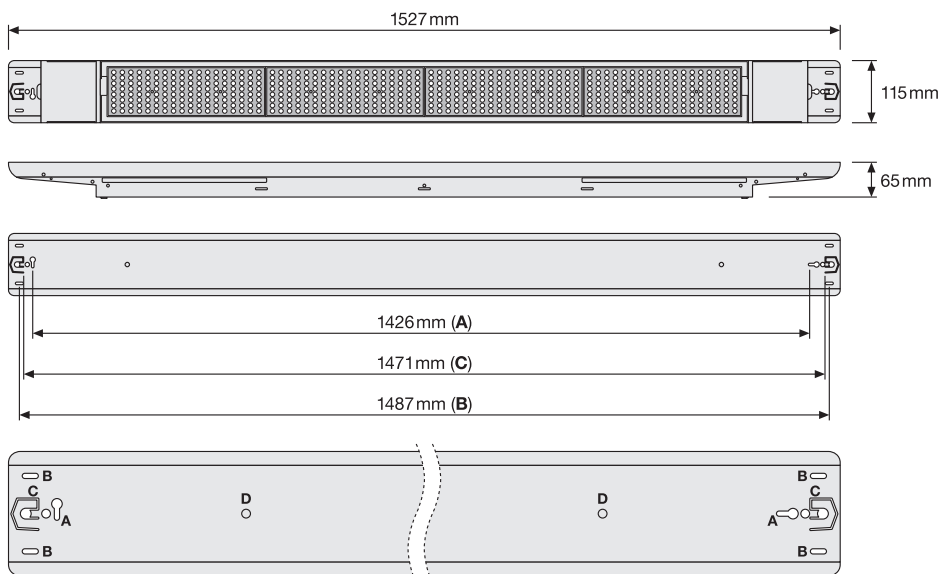

LOWBAY FLEX 1500 P / LOWBAY FLEX 1500 DALI P