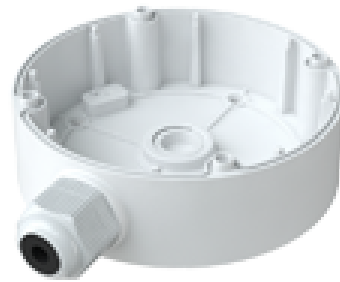

SF-JBOX-0101B

Safire Smart junction box

For dome cameras

Suitable for outdoor use IP66

Wall or ceiling installation

Base diameter 117.9 mm

Cable pass

Safire Smart

Junction box for dome cameras

Side and bottom input

Wall or ceiling installation

Suitable for exterior IP66

Aluminium alloy

39 (H) x 117.9 (Ø) x 143.3 (D) mm

240 g

White colour

Specifications

Dimensions	39 (H) x 117.9 (Ø) x 143.3 (D) mm
Weight	240 g
Use	Valid for interior/exterior
Degree of protection	IP66
Material	Aluminium alloy
Maximum load	The ceiling must be able to support 3 times the weight of the bracket and the camera
Colour	White