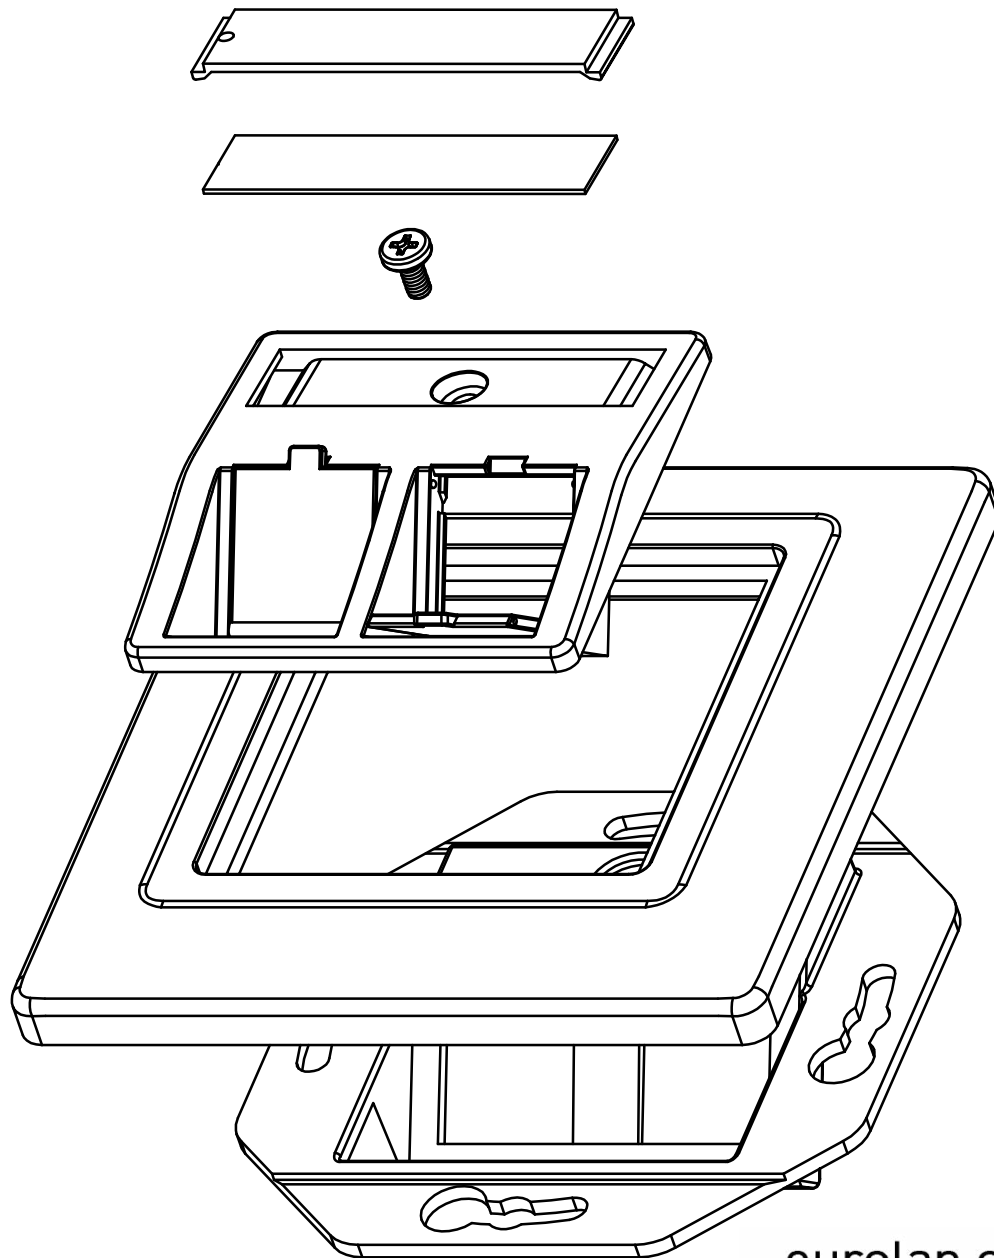

# EUROLAN

Frame:80X80mm.84X84mm.  
86X86mm is available.

Keystone Jack not included.

eurolan.com  
info@eurolan.se