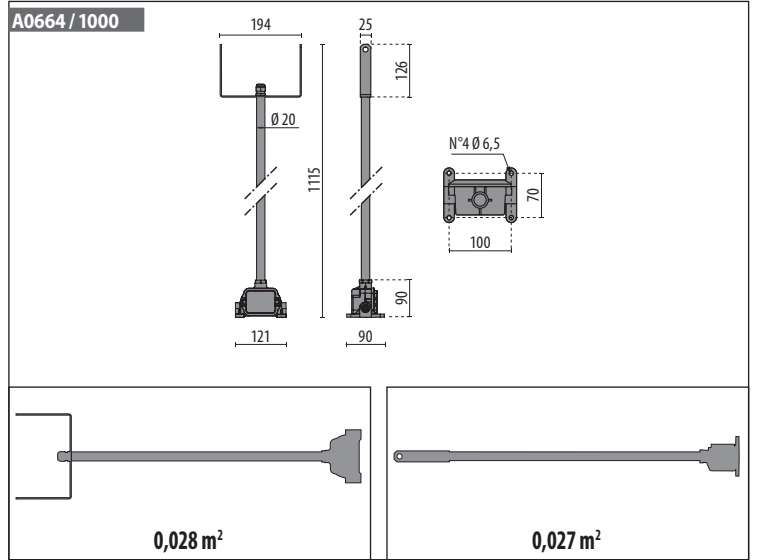

A0664 / 500 A0664 / 1000

GB INSTALLATION INSTRUCTIONS.
IT ISTRUZIONI PER L'INSTALLAZIONE.
DE MONTAGEANLEITUNG.
FR INSTRUCTIONS POUR L'INSTALLATION.
ES INSTRUCCIONES PARA LA INSTALACIÓN.

NL INSTRUCTIES VOOR DE INSTALLATIE.
PT INSTRUÇÕES DE INSTALAÇÃO.
DK MONTERINGSVEJLEDNING.
CZ NÁVOD K INSTALACI.
PL INSTRUKCJA INSTALACJI.

RU ИНСТРУКЦИИ ПО УСТАНОВКЕ.
SI NAVODILA ZA MONTAŽO.
GR ΟΔΗΓΙΕΣ ΕΓΚΑΤΑΣΤΑΣΗΣ.
SK INŠTRUKCIE K INŠTALÁCII.

הוראות התקנה. **IL**
تعليمات التثبيت. **SA**