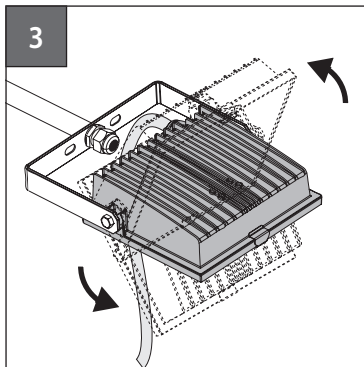

A0664 / 500 A0664 / 1000

GB INSTALLATION INSTRUCTIONS.
IT ISTRUZIONI PER L'INSTALLAZIONE.
DE MONTAGEANLEITUNG.
FR INSTRUCTIONS POUR L'INSTALLATION.
ES INSTRUCCIONES PARA LA INSTALACIÓN.

NL INSTRUCTIES VOOR DE INSTALLATIE.
PT INSTRUÇÕES DE INSTALAÇÃO.
DK MONTERINGSVEJLEDNING.
CZ NÁVOD K INSTALACI.
PL INSTRUKCJA INSTALACJI.

RU ИНСТРУКЦИИ ПО УСТАНОВКЕ.
SI NAVODILA ZA MONTAŽO.
GR ΟΔΗΓΙΕΣ ΕΓΚΑΤΑΣΤΑΣΗΣ.
SK INŠTRUKCIE K INŠTALÁCII.

הוראות התקנה. **IL**
تعليمات التثبيت. **SA**