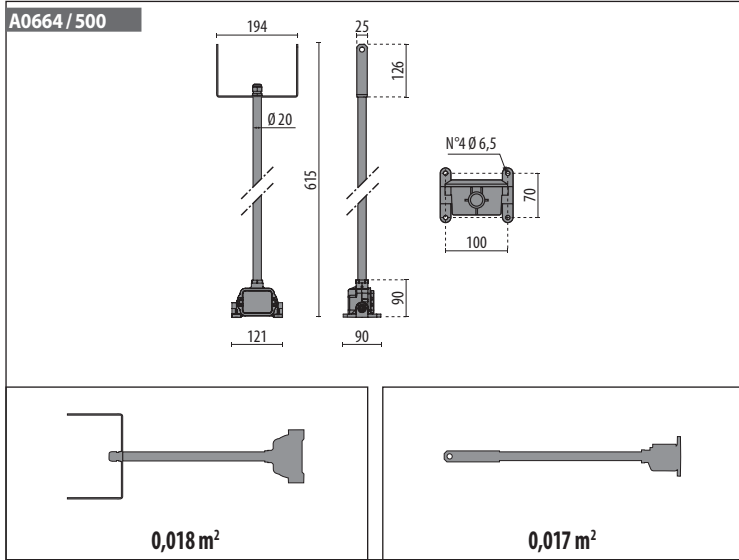

A0664 / 500 A0664 / 1000

GB INSTALLATION INSTRUCTIONS.
IT ISTRUZIONI PER L'INSTALLAZIONE.
DE MONTAGEANLEITUNG.
FR INSTRUCTIONS POUR L'INSTALLATION.
ES INSTRUCCIONES PARA LA INSTALACIÓN.

NL INSTRUCTIES VOOR DE INSTALLATIE.
PT INSTRUÇÕES DE INSTALAÇÃO.
DK MONTERINGSVEJLEDNING.
CZ NÁVOD K INSTALACI.
PL INSTRUKCJA INSTALACJI.

RU ИНСТРУКЦИИ ПО УСТАНОВКЕ.
SI NAVODILA ZA MONTAŽO.
GR ΟΔΗΓΙΕΣ ΕΓΚΑΤΑΣΤΑΣΗΣ.
SK INŠTRUKCIE K INŠTALÁCII.

הוראות התקנה. **IL**
تعليمات التثبيت. **SA**