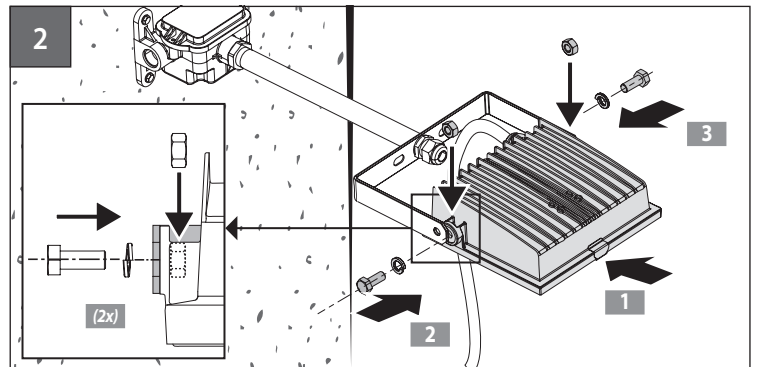

A0664 / 500 A0664 / 1000

GB INSTALLATION INSTRUCTIONS.
IT ISTRUZIONI PER L'INSTALLAZIONE.
DE MONTAGEANLEITUNG.
FR INSTRUCTIONS POUR L'INSTALLATION.
ES INSTRUCCIONES PARA LA INSTALACIÓN.

NL INSTRUCTIES VOOR DE INSTALLATIE.
PT INSTRUÇÕES DE INSTALAÇÃO.
DK MONTERINGSVEJLEDNING.
CZ NÁVOD K INSTALACI.
PL INSTRUKCJA INSTALACJI.

RU ИНСТРУКЦИИ ПО УСТАНОВКЕ.
SI NAVODILA ZA MONTAŽO.
GR ΟΔΗΓΙΕΣ ΕΓΚΑΤΑΣΤΑΣΗΣ.
SK INŠTRUKCIE K INŠTALÁCII.

הוראות התקנה. **IL**
تعليمات التثبيت. **SA**