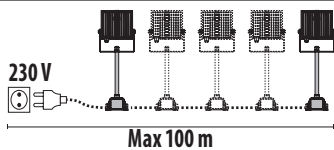

A

B

C

D

THROUGH WIRING CONNECTION

230 V

Max 100 m