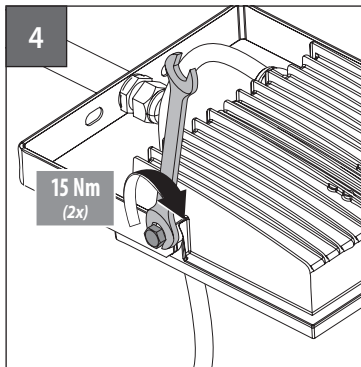

A0664 / 500 A0664 / 1000

GB INSTALLATION INSTRUCTIONS.
IT ISTRUZIONI PER L'INSTALLAZIONE.
DE MONTAGEANLEITUNG.
FR INSTRUCTIONS POUR L'INSTALLATION.
ES INSTRUCCIONES PARA LA INSTALACIÓN.

NL INSTRUCTIES VOOR DE INSTALLATIE.
PT INSTRUÇÕES DE INSTALAÇÃO.
DK MONTERINGSVEJLEDNING.
CZ NÁVOD K INSTALACI.
PL INSTRUKCJA INSTALACJI.

RU ИНСТРУКЦИИ ПО УСТАНОВКЕ.
SI NAVODILA ZA MONTAŽO.
GR ΟΔΗΓΙΕΣ ΕΓΚΑΤΑΣΤΑΣΗΣ.
SK INŠTRUKCIE K INŠTALÁCII.

הוראות התקנה. **IL**
تعليمات التثبيت. **SA**