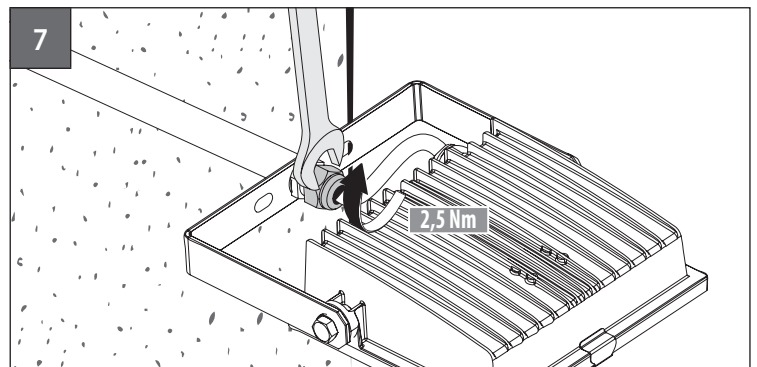

A0664 / 500 A0664 / 1000

GB INSTALLATION INSTRUCTIONS.
IT ISTRUZIONI PER L'INSTALLAZIONE.
DE MONTAGEANLEITUNG.
FR INSTRUCTIONS POUR L'INSTALLATION.
ES INSTRUCCIONES PARA LA INSTALACIÓN.

NL INSTRUCTIES VOOR DE INSTALLATIE.
PT INSTRUÇÕES DE INSTALAÇÃO.
DK MONTERINGSVEJLEDNING.
CZ NÁVOD K INSTALACI.
PL INSTRUKCJA INSTALACJI.

RU ИНСТРУКЦИИ ПО УСТАНОВКЕ.
SI NAVODILA ZA MONTAŽO.
GR ΟΔΗΓΙΕΣ ΕΓΚΑΤΑΣΤΑΣΗΣ.
SK INŠTRUKCIE K INŠTALÁCII.

הוראות התקנה. **IL**
تعليمات التثبيت. **SA**