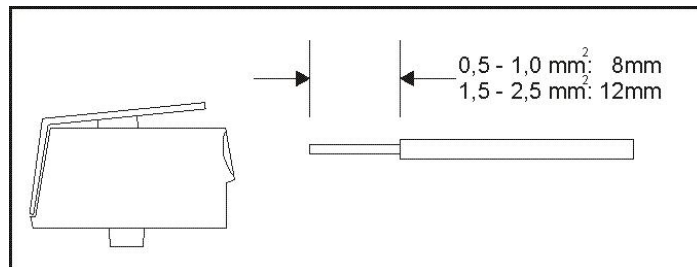

OBS! LED-modulen är inte utbytbar. Öppna inte beslag eller lossa skruv, det kan påverka LED-ljuskällans värmeprestanda, förkorta livslängden på ljuskällan samt bränna ut ljuskällan.

Armaturer med tänd-/släckfunktion levereras som standard med 2,5m sladdställ.
Armaturer med DALI levereras som standard med 3m 5-ledat sladdställ.

Tillbehörskit för nedpendlad montering:

Wireupphängningskit E7011594

Tillbehörskit för montering dikt tak:

Moln BAS ram E7011595 (endast för 600x600)

Moln PRO ram E7013278

EN For standard T-profiles ceiling.

Disconnect the power supply before working on the luminaire.

Attention! LED light source is irreplaceable, do not open the fitting or loose the screw which would influence LED light source's heat performance, reduce LED life, and even burn out light source.

Luminaires with on/off -function is equipped with a 2,5mtr cord sets.

Luminaires with DALI is equipped with a 3mtr 5-split cord.

Optional kit for suspended mounting:

Wire-kit E7011594

Optional kit for surface mounting

Moln frame E7011595 (only for 600x600)

Inkoppling | Wiring

Service

SE Rengör ytan på armaturen med en mjuk trasa. Ljuskälla, konverter ska endast bytas ut av tillverkare eller kvalificerad person. Denna produkt innehåller ljuskälla som har energieffektivitetsklass...

EN Clean the surface of the luminaire with a soft cloth. Light source, Converter shall only be replaced by manufacturer or qualified person. This product contains light source which has energy efficiency class....