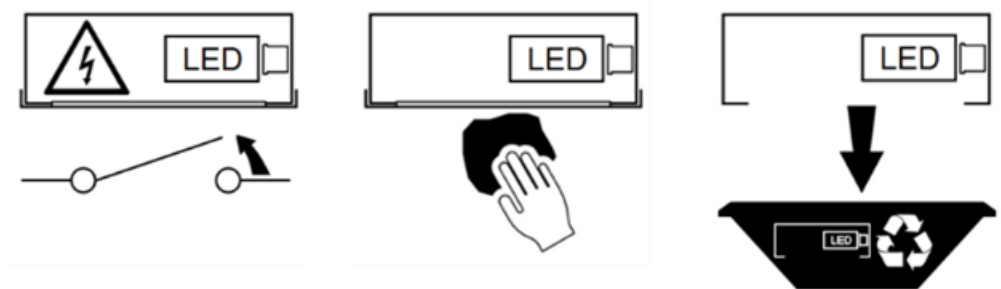

Disconnect the power supply before working on the luminaire.

Attention! LED light source is irreplaceable, do not open the fitting or loose the screw which would influence LED light source's heat performance, reduce LED life, and even burn out light source.

Luminaires with on/off -function is equipped with a 2,5mtr cord sets.

Luminaires with DALI is equipped with a 3mtr 5-split cord.

Optional kit for suspended mounting:

Wire-kit E7011594

Optional kit for surface mounting

Moln frame E7011595 (only for 600x600)

Inkoppling | Wiring

Service

SE Rengör ytan på armaturen med en mjuk trasa. Ljuskälla, konverter ska endast bytas ut av tillverkare eller kvalificerad person. Denna produkt innehåller ljuskälla som har energieffektivitetsklass...

EN Clean the surface of the luminaire with a soft cloth. Light source, Converter shall only be replaced by manufacturer or qualified person. This product contains light source which has energy efficiency class....