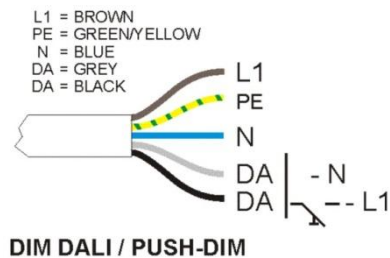

OBS! LED-modulen är inte utbytbar. Öppna inte beslag eller lossa skruv, det kan påverka LED-ljuskällans värmeprestanda, förkorta livslängden på ljuskällan samt bränna ut ljuskällan.

Armaturer med tänd-/släckfunktion levereras som standard med 2,5m sladdställ.
Armaturer med DALI levereras som standard med 3m 5-ledat sladdställ.

Tillbehörskit för nedpendlad montering:

Wireupphängningskit E7011594

Tillbehörskit för montering dikt tak:

Moln BAS ram E7011595 (endast för 600x600)

Moln PRO ram E7013278

EN For standard T-profiles ceiling.

Disconnect the power supply before working on the luminaire.

Attention! LED light source is irreplaceable, do not open the fitting or loose the screw which would influence LED light source's heat performance, reduce LED life, and even burn out light source.

Luminaires with on/off -function is equipped with a 2,5mtr cord sets.

Luminaires with DALI is equipped with a 3mtr 5-split cord.

Optional kit for suspended mounting:

Wire-kit E7011594

Optional kit for surface mounting

Moln frame E7011595 (only for 600x600)

Inkoppling | Wiring

Service

SE Rengör ytan på armaturen med en mjuk trasa. Ljuskälla, konverter ska endast bytas ut av tillverkare eller kvalificerad person. Denna produkt innehåller ljuskälla som har energieffektivitetsklass...

EN Clean the surface of the luminaire with a soft cloth. Light source, Converter shall only be replaced by manufacturer or qualified person. This product contains light source which has energy efficiency class....