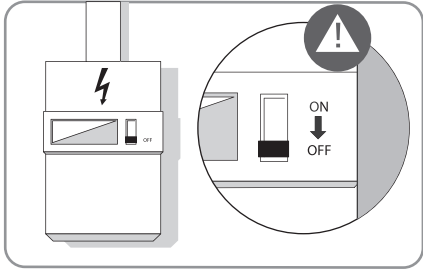

VALAISIN | ARMATUR | LUMINAIRE

-o 3x1,5mm² 220-240 V ~ 50/60 Hz

1

	L	A
4118726	FARO 600	260 30/40
4118727	FARO 1200	850 30/40
4118728	FARO 1500	1120 30/40

2