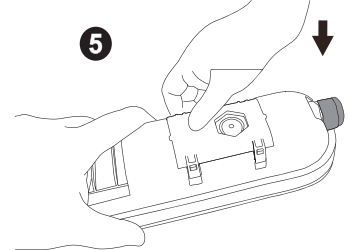

FARO 600/1200/1500

VALAISIN | ARMATUR | LUMINAIRE

-o 3x1,5mm² 220-240 V ~ 50/60 Hz

1

	L	A
4118726	FARO 600	260 30/40
4118727	FARO 1200	850 30/40
4118728	FARO 1500	1120 30/40

2

3