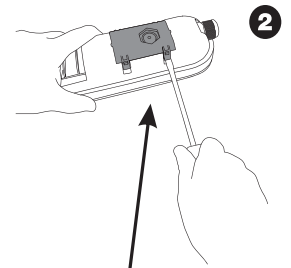

FARO 600/1200/1500

VALAISIN | ARMATUR | LUMINAIRE

-o 3x1,5mm² 220-240 V ~ 50/60 Hz

1

	L	A
4118726	FARO 600	260 30/40
4118727	FARO 1200	850 30/40
4118728	FARO 1500	1120 30/40

2

3