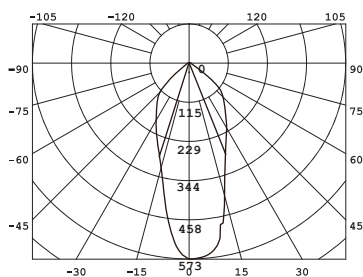

Avstånd	Belysningsstyrka	Spridnings vinkel 36°	Diam.
0.5m	1450.86lx 2284.31lx		35.88cm
1.0m	362.72lx 571.08lx		71.76cm
1.5m	161.21lx 253.81lx		107.64cm
2.0m	90.68lx 142.77lx		143.52cm
3.0m	40.35lx 63.45lx		215.28cm