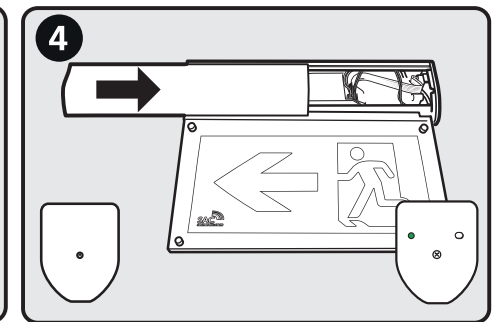

LED-STRIP REPLACEMENT / LED-LIST BYTE

ENG

1. Loosen the screw on the side. The side where the LEDs are not!
2. Slide the cover to the side
3. Carefully pull the LED bar from the slot.
4. Follow the above steps in reverse order.

SE

1. Lossa skruven på sidan. Den sidan där inte lysdioderna sitter!
2. Skjut luckan åt sidan
3. Dra försiktigt ut LED-skenan ur skåran.
4. Följ stegen ovan i omvänd ordning.