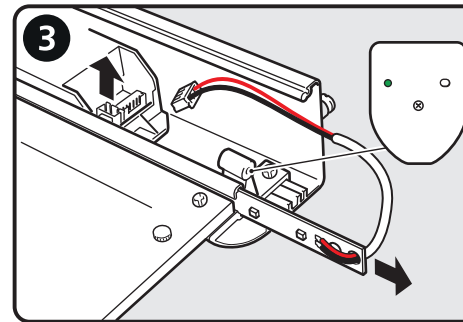

Art.no	E-no	Model	Light source	Viewing distance	Class	Battery backup	Battery Weight
460400	73 513 30	SAC - U25 /CB	15 LED	25 m	IP40	CB	3 h 1,0 kg
460407	73 513 31	SAC - U32 /CB	15 LED	32 m	IP40	CB	3 h 1,3 kg
460415	73 513 44	Pendant for ceiling / Takpendel					
460425	73 513 45	(U25) Disabled pictogram / Piktogram rullstol					
460426	73 513 46	(U32) Disabled pictogram / Piktogram rullstol					
460412	73 513 50	Shock protection cover / Bollskydd					
460475	-	LED-strip / LED-list (SAC-U25)					

INSTALLATION & LED

SAC-U25 /CB & SAC-U32 /CB series

LED-STRIP REPLACEMENT / LED-LIST BYTE

ENG

1. Loosen the screw on the side. The side where the LEDs are not!
2. Slide the cover to the side
3. Carefully pull the LED bar from the slot.
4. Follow the above steps in reverse order.