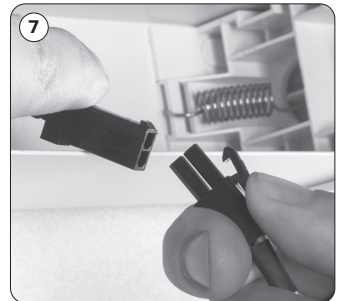

Installation instructions • Monteringsanvisning • Montasjeanvisning • Asennusohje

Bathroom Luminaire

Bagno Linear IP44 LED 1420lm

WITH PIR SENSOR

A Master master connection (max. 100W).

B Master slave connection (max. 100W).