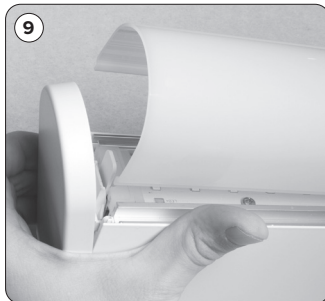

Installation instructions • Monteringsanvisning • Montasjeanvisning • Asennusohje

Bathroom Luminaire

Bagno Linear IP44 LED 1420lm

WITH PIR SENSOR

A Master master connection (max. 100W).

B Master slave connection (max. 100W).