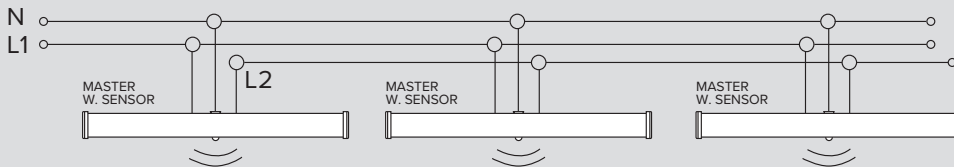

Installation instructions • Monteringsanvisning • Montasjeanvisning • Asennusohje

Bathroom Luminaire

Bagno Linear IP44 LED 1420lm

WITH PIR SENSOR

A Master master connection (max. 100W).

B Master slave connection (max. 100W).