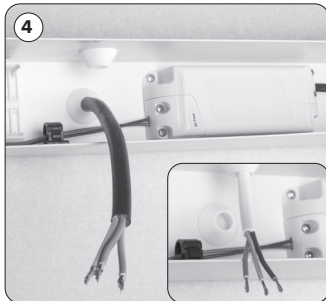

Installation instructions • Monteringsanvisning • Montasjeanvisning • Asennusohje

Bathroom Luminaire

Bagno Linear IP44 LED 1420lm

WITH PIR SENSOR

A Master master connection (max. 100W).

B Master slave connection (max. 100W).