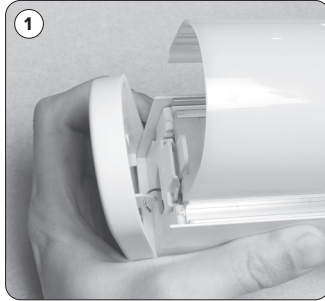

Installation instructions • Monteringsanvisning • Montasjeanvisning • Asennusohje

Bathroom Luminaire

Bagno Linear IP44 LED 1420lm

WITH PIR SENSOR

A Master master connection (max. 100W).

B Master slave connection (max. 100W).