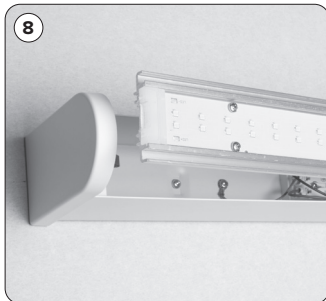

Installation instructions • Monteringsanvisning • Montasjeanvisning • Asennusohje

Bathroom Luminaire

Bagno Linear IP44 LED 1420lm

WITH PIR SENSOR

A Master master connection (max. 100W).

B Master slave connection (max. 100W).