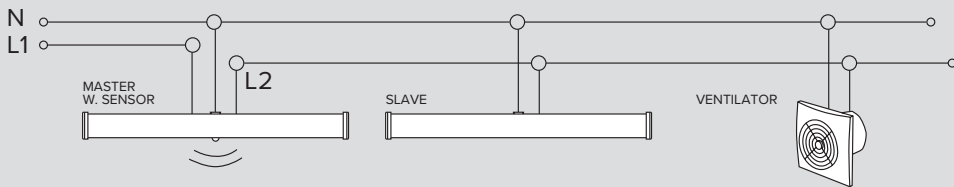

Installation instructions • Monteringsanvisning • Montasjeanvisning • Asennusohje

Bathroom Luminaire

Bagno Linear IP44 LED 1420lm

WITH PIR SENSOR

A Master master connection (max. 100W).

B Master slave connection (max. 100W).