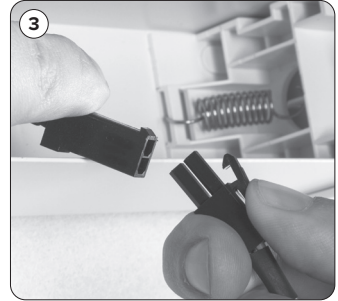

Installation instructions • Monteringsanvisning • Montasjeanvisning • Asennusohje

Bathroom Luminaire

Bagno Linear IP44 LED 1420lm

WITH PIR SENSOR

A Master master connection (max. 100W).

B Master slave connection (max. 100W).