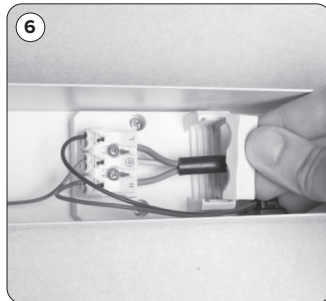

Installation instructions • Monteringsanvisning • Montasjeanvisning • Asennusohje

Bathroom Luminaire

Bagno Linear IP44 LED 1420lm

WITH PIR SENSOR

A Master master connection (max. 100W).

B Master slave connection (max. 100W).

WITH PIR SENSOR

220-240 VAC	IP44	IK08	Indoor	20W	1420 lm	Ra >96	3000 K
170°	Dimmable	50000 h L80	PIR Sensor			CE	Produced for Ahlsell www.ahlsell.com

Certain models