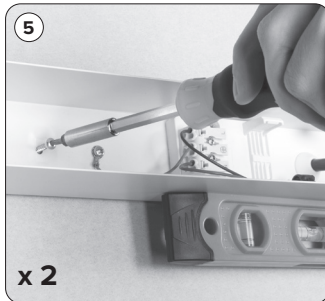

Installation instructions • Monteringsanvisning • Montasjeanvisning • Asennusohje

Bathroom Luminaire

Bagno Linear IP44 LED 1420lm

WITH PIR SENSOR

A Master master connection (max. 100W).

B Master slave connection (max. 100W).