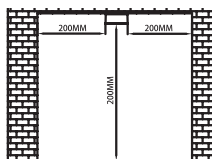

Instruction manual

aRound Slice 3800 / 3800 DALI

RoHS

IP20

Model	Voltage	Current	PF	Wattage	Luminous Flux	W/Φ(mm)	H (mm)	ta(°C)
aRound Slice 3800	220-240V~	0.17A/0.13A	0.95	38W/29W	3800/2900LM(Warm White) 3800/2900LM(Neutral White)	400	63	40