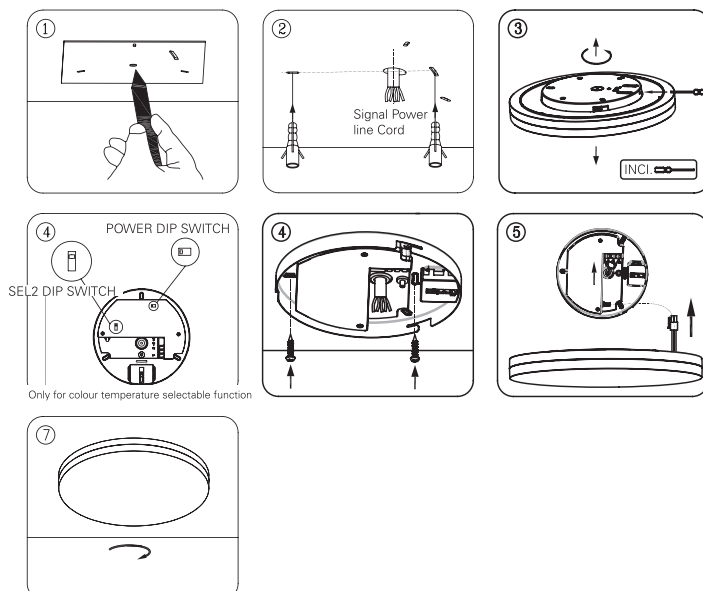

aRound Slice 3800 Dali

Correct Disposal of this product

This marking indicates that this product should not be disposed with other household wastes throughout the EU. To prevent possible harm to the environment or human health from uncontrolled waste disposal, recycle it responsibly to promote the sustainable reuse of material resources. To return your used device, please use the return and collection systems or contact the retailer where the product was purchased. They can take this product for environmental safe recycling.