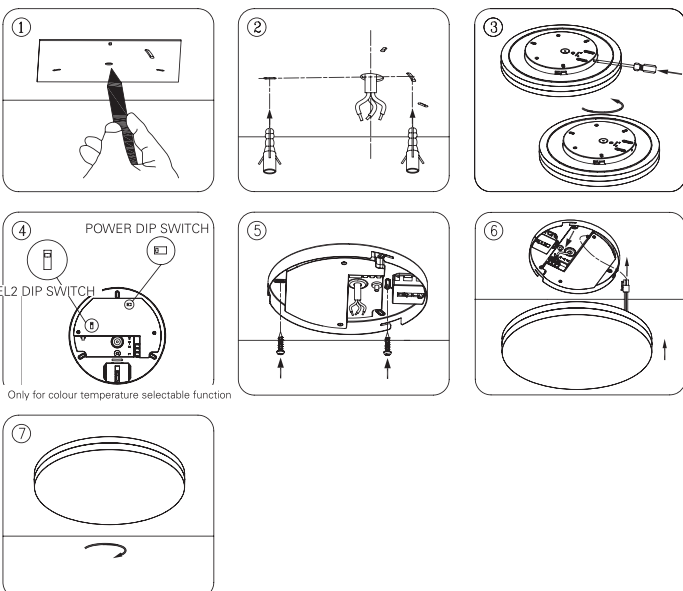

Instruction manual

aRound Slice 3800 / 3800 DALI

RoHS

IP20

Model	Voltage	Current	PF	Wattage	Luminous Flux	W/Φ(mm)	H (mm)	ta(°C)
aRound Slice 3800	220-240V~	0.17A/0.13A	0.95	38W/29W	3800/2900LM(Warm White) 3800/2900LM(Neutral White)	400	63	40

Suitable Version: Non-Dimmable and Dimmable luminaire with or without color temperature selectable function.
Color Temperature: Warm White: 3000K Neutral White: 4000K.

Model	Voltage	Current	PF	Wattage	Luminous Flux	W/Φ(mm)	H (mm)	ta(°C)	DALI
aRound Slice 3800 DALI	220-240V~	0.17A/0.13A	0.95	38W/29W	3800/2900LM(Warm White) 3800/2900LM(Neutral White)	400	63	40	ON/OFF

Suitable Version: Non-Dimmable and Dimmable luminaire with or without color temperature selectable function.
Color Temperature: Warm White: 3000K Neutral White: 4000K.

Installation instruction

1. Always follow this instruction to ensure correct and safe installation and functioning of the luminaire and keep it for future reference.
   - Always isolate the power before commencing installation.
   - If in doubt, consult a qualified electrician.
2. Ensure that you always install the luminaire to the relevant regulations.

aRound Slice 3800