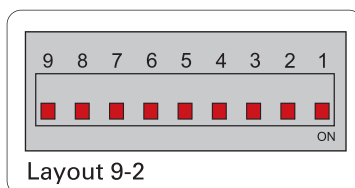

9P DIP switch

Detecting distance		Delay		Light sensibility			Delay on dimmed light		Dimmed light				
Nr.	1	2	Nr.	3	4	Nr.	5	6	Nr.	7	8	Nr.	9
25%	ON	ON	5s	ON	ON	24H*	ON	ON	0S	ON	ON	10%	ON
50%	ON	OFF	[1m]	ON	OFF	[10 lux]	ON	OFF	30M	ON	OFF	[30%]	OFF
75%	OFF	ON	3m	OFF	ON	50 lux	OFF	ON	[60M]	OFF	ON		
[100%]	OFF	OFF	5m	OFF	OFF	100 lux	OFF	OFF	∞**	OFF	OFF		

[DEFAULT SETTING] 100% : 5 Meters *No light sensing

** The dimmed light will be constantly ON unless the surroundings brightness is higher than the setting of light sensibility.

Correct Disposal of this product

This marking indicates that this product should not be disposed with other household wastes throughout the EU. To prevent possible harm to the environment or human health from uncontrolled waste disposal, recycle it responsibly to promote the sustainable reuse of material resources. To return your used device, please use the return and collection systems or contact the retailer where the product was purchased. They can take this product for environmental safe recycling.