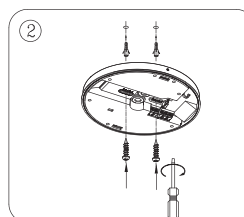

Installation instruction

- Always follow this instruction to ensure correct and safe installation and functioning of the luminaire and keep it for future reference.
- Always isolate the power before commencing installation.
- This luminaire shall always be installed by a qualified electrician.

Only for color temperature selectable function