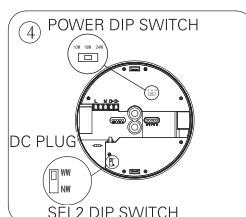

Installation instruction

- Always follow this instruction to ensure correct and safe installation and functioning of the luminaire and keep it for future reference.
- Always isolate the power before commencing installation.
- This luminaire shall always be installed by a qualified electrician.

Only for color temperature selectable function