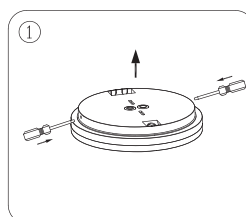

Installation instruction

- Always follow this instruction to ensure correct and safe installation and functioning of the luminaire and keep it for future reference.
- Always isolate the power before commencing installation.
- This luminaire shall always be installed by a qualified electrician.

Only for color temperature selectable function