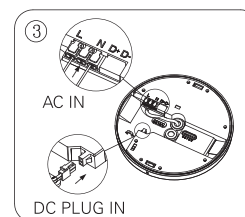

Installation instruction

- Always follow this instruction to ensure correct and safe installation and functioning of the luminaire and keep it for future reference.
- Always isolate the power before commencing installation.
- This luminaire shall always be installed by a qualified electrician.

Only for color temperature selectable function