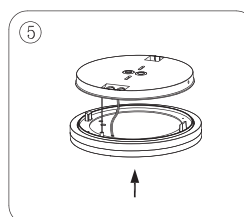

Installation instruction

- Always follow this instruction to ensure correct and safe installation and functioning of the luminaire and keep it for future reference.
- Always isolate the power before commencing installation.
- This luminaire shall always be installed by a qualified electrician.

Only for color temperature selectable function