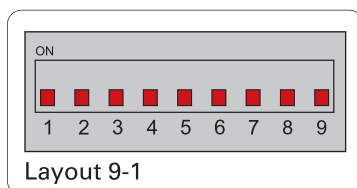

9P DIP switch

Detecting distance		Delay		Light sensibility			Delay on dimmed light		Dimmed light				
Nr.	1	2	Nr.	3	4	Nr.	5	6	Nr.	7	8	Nr.	9
25%	ON	ON	5s	ON	ON	24H*	ON	ON	0S	ON	ON	10%	ON
50%	ON	OFF	[1m]	ON	OFF	[10 lux]	ON	OFF	30M	ON	OFF	[30%]	OFF
75%	OFF	ON	3m	OFF	ON	50 lux	OFF	ON	[60M]	OFF	ON		
[100%]	OFF	OFF	5m	OFF	OFF	100 lux	OFF	OFF	∞**	OFF	OFF		

[DEFAULT SETTING] 100% : 5 Meters *No light sensing

** The dimmed light will be constantly ON unless the surroundings brightness is higher than the setting of light sensibility.

Correct Disposal of this product

This marking indicates that this product should not be disposed with other household wastes throughout the EU. To prevent possible harm to the environment or human health from uncontrolled waste disposal, recycle it responsibly to promote the sustainable reuse of material resources. To return your used device, please use the return and collection systems or contact the retailer where the product was purchased. They can take this product for environmental safe recycling.