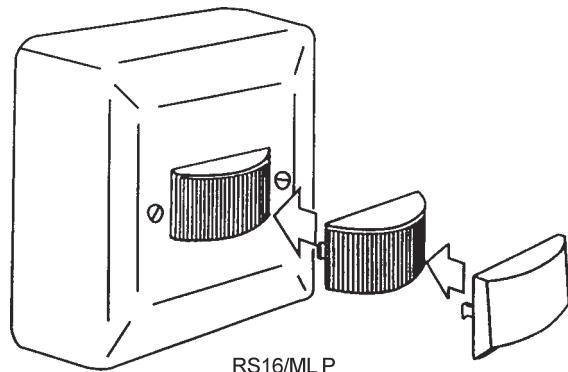

Ljuskällan i denna produkt kan inte bytas ut. När lampen slutar fungera måste hela produkten bytas ut.

Koblingskjema/Mounting scheme:

RS16/ML I

RS16/ML P

RS16/ML I

RS16/ML P

GB: RS 16/ML I - RS16/ML P is a line of signal lights for offices, hospitals, waiting-rooms, corridors etc. RS16/ML is supplied with two various lenses (high and low) as well as shield for night use and leading light. Longlasting diodes.