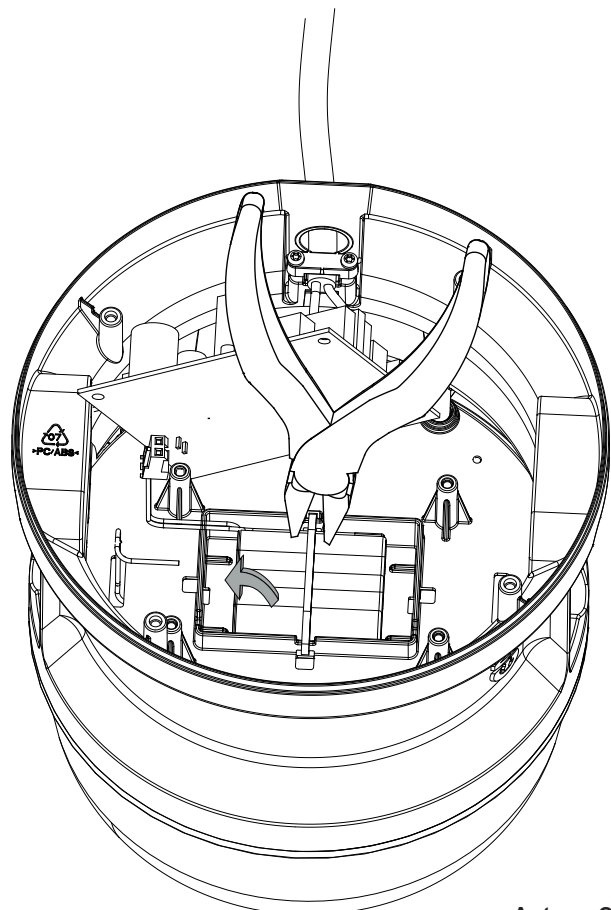

Battery exchange

Reset battery!

1.5Nm±0.1Nm
Bits: Torx T20