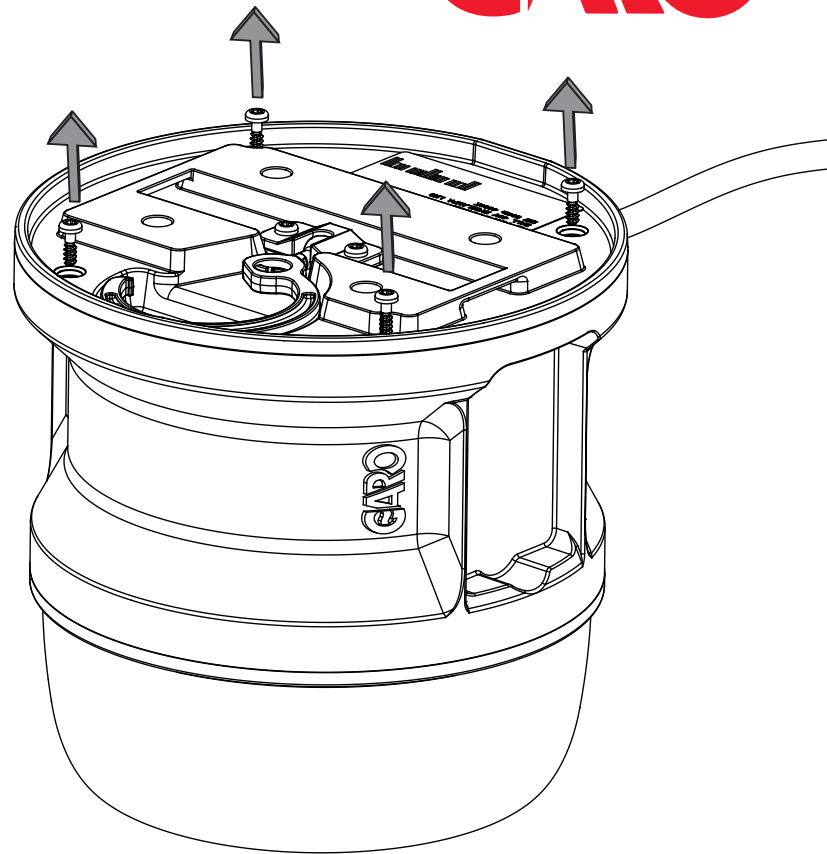

Battery exchange

Reset battery!

1.5Nm±0.1Nm
Bits: Torx T20