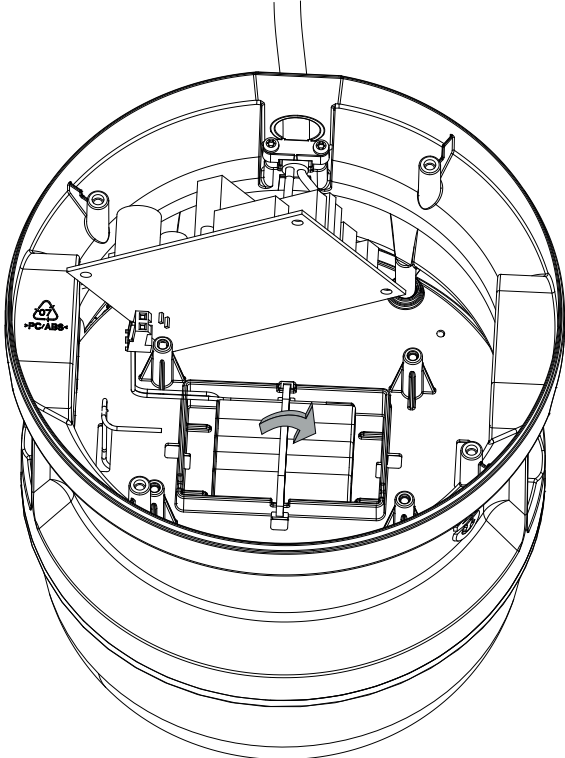

Battery exchange

Reset battery!

1.5Nm±0.1Nm
Bits: Torx T20