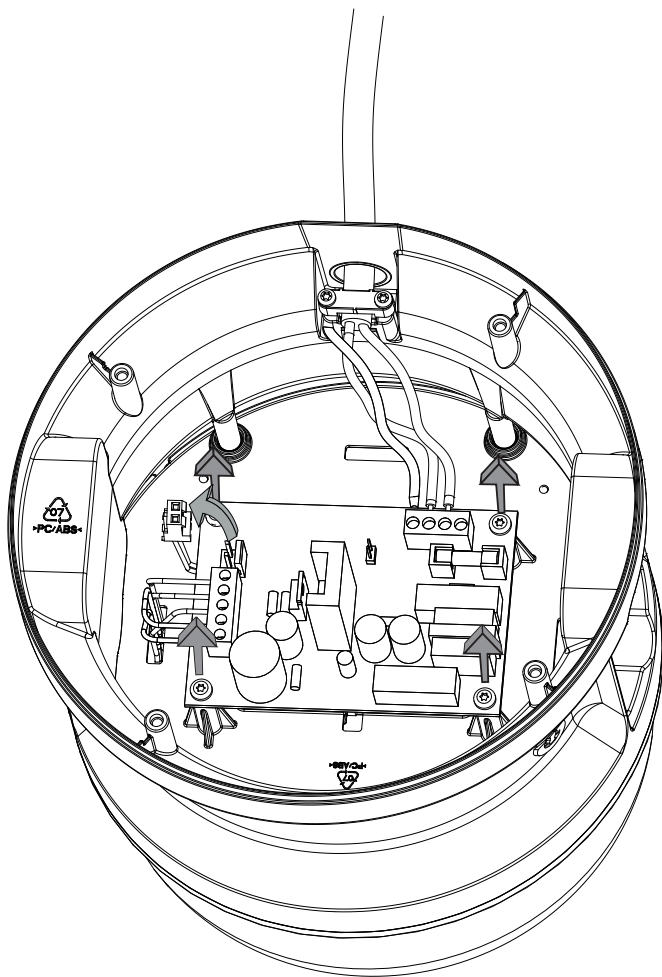

Battery exchange

Reset battery!

1.5Nm±0.1Nm
Bits: Torx T20