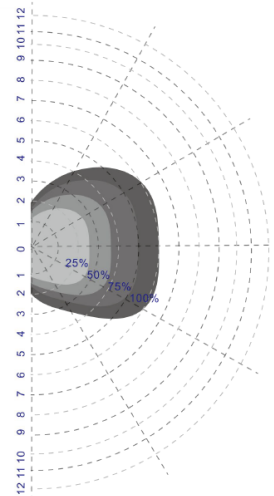

## Räckvidd

Ceiling mounted height: 3m  
Sensitivity: 100%/75%/50%/25%

Normal moving (Speed:1m/s)

Ceiling mounted height: 6m  
Sensitivity: 100%/75%

Normal moving (Speed:1m/s)

Wall mounted height: 2m  
Sensitivity: 100%/75%/50%/25%

Normal moving (Speed:1m/s)