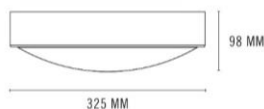

Ø [mm]	CC [mm]
270	151
325	210
370	239
420	275