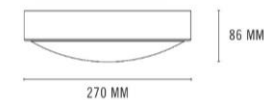

Ø [mm]	CC [mm]
270	151
325	210
370	239
420	275