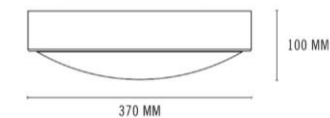

Ø [mm]	CC [mm]
270	151
325	210
370	239
420	275