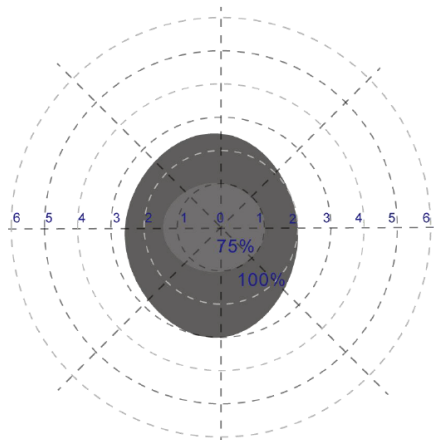

← = pilen visar fabriksinställningen

## Räckvidd

Ceiling mounted height: 3m  
Sensitivity: 100%/75%/50%/25%

Normal moving (Speed:1m/s)

Ceiling mounted height: 6m  
Sensitivity: 100%/75%

Normal moving (Speed:1m/s)

Wall mounted height: 2m  
Sensitivity: 100%/75%/50%/25%