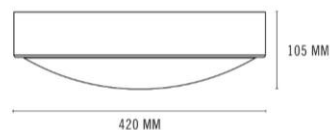

Ø [mm]	CC [mm]
270	151
325	210
370	239
420	275